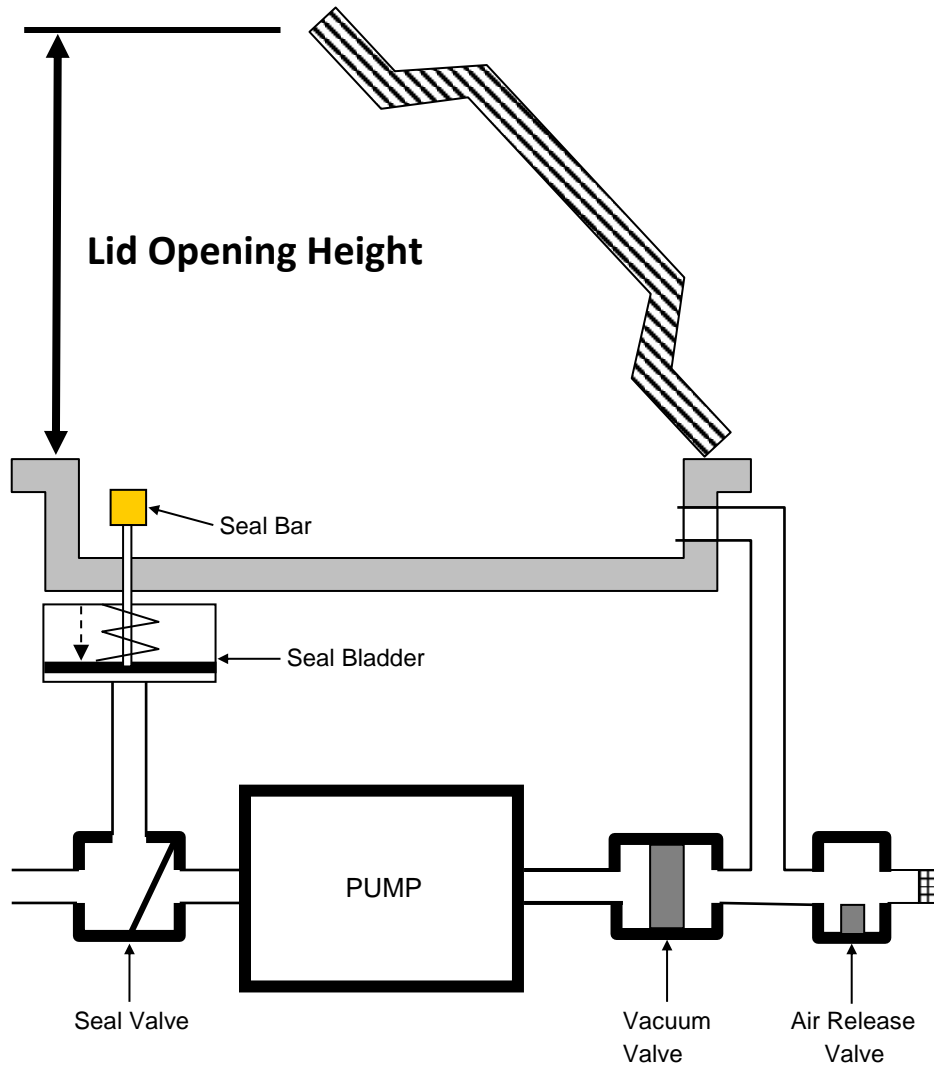

## MVS 65 Series Lid Shock Selection

**Lid opening height 17.5 inch = FM640062 (lid shock length 12 inch)**

**Lid opening height 22.5 inch = FM640067 (lid shock length 15 inch)**