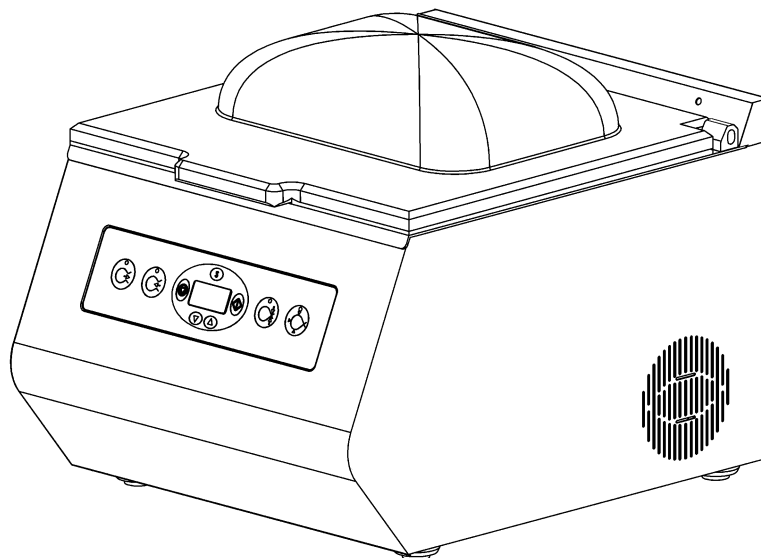

Spare parts catalogue

(Valid from s.n. 315834 dated 02.2015 up to 2132248 dated 04.2021 for 230V)
(Valid from s.n. 315893 dated 04.2015 up to 2132737 dated 05.2021 for 120V)

REV.02: Change pump from 6mc DVP to 8mc BUSCH; new manifold FM040247.