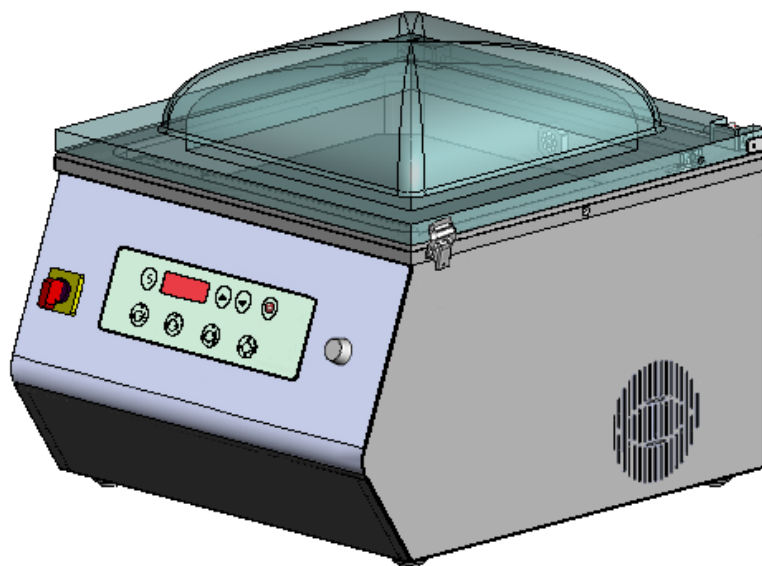

Minipack-torre S.p.A.
Via Provinciale, 54 - 24044 Dalmine (BG) - Italy
Tel. (035) 563525 – Fax (035) 564945
E-mail: info@minipack-torre.it
<http://www.minipack-torre.it>

VACUUM PACKING MACHINE

MV45X

2 SIDE BARS VERSION

CAREFULLY READ THIS CATALOGUE BEFORE ORDERING ANY SPARE PART

DOC. N. FM112215
REV. 0
ED. 10.2013

ITEMS DESCRIPTION

Pos.	Code	Description
1	FM080064	Convex cover
2	FM350201	Silicone counterbar profile
3	KR991066	Rubber gasket
4	FM200080	Pin x extender
6	KR450008	Convex cover kit
7	FM200085	Hinge pin
8	KR991006	Teflon kit
9	KR991003	Sealing strap kit
10	KR991004	Cutting edge kit
11	KR991027	White Teflon kit 25X1
12	FM050061	Sealing bar
13	FM340058	Multicontact bush
14	BS450004	Sealing bar group
15	FM160089	Lock nut 1/2"
16	ME450001	Membrane group
17	FM650103	Gasket OR 4106
18	FE080000 FE080001	Main switch (120V) Main switch (230V)
19	FE120275	Electronic board
20	FM110364	Adhesive membrane x board
21	FM640032	Extender 150N run 80mm
22	KR991007	Hinge kit
23	FM090892	Tray
24	FM240056	Insert plate 450X320X30
24.1	FM240063	Insert plate 450X320X10 (for 120V only)
25	FM090766	Body
27	FM282297	Rear panel
29	FM330001	Foot
30	FM730000 GM670021 FM720238 FM720239 FM730005 GM630026 FM720238 FM720239	Pump 20mc 220V Oil VG032 x pump 230V (1lt) Exhaust filter x pump O-ring x exhaust filter Pump 20mc 120V ETL Oil VM022 x pump 120V (1lt) Exhaust filter x pump O-ring x exhaust filter
31	FM750203	T-union 1/2" (machined)
31.1	FM750300	T-union m.f.f. 1/2"
31.2	FM750387	m.f. 1/2"-1/4" reducer
31.3	FM750013	Silencer 1/4"
32	FM750209	Rubber holder 1/2" x Ø20
33	FM750205	T-union Ø6-1/8"
34	FE140004	Air return solenoid valve
35	FM750212	Curved union 1/2"