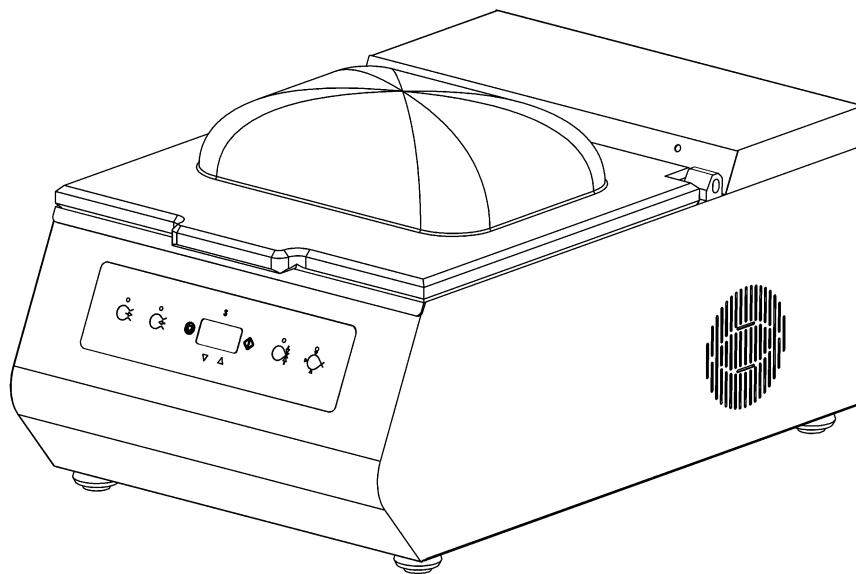

Spare parts catalogue

(Valid from serial number 355510 dated 02.2015 for 230V)
(Valid from serial number 355515 dated 03.2015 for 120V)

REV.02: new manifold FM040247.

CAREFULLY READ THIS CATALOGUE BEFORE ORDERING ANY SPARE PART