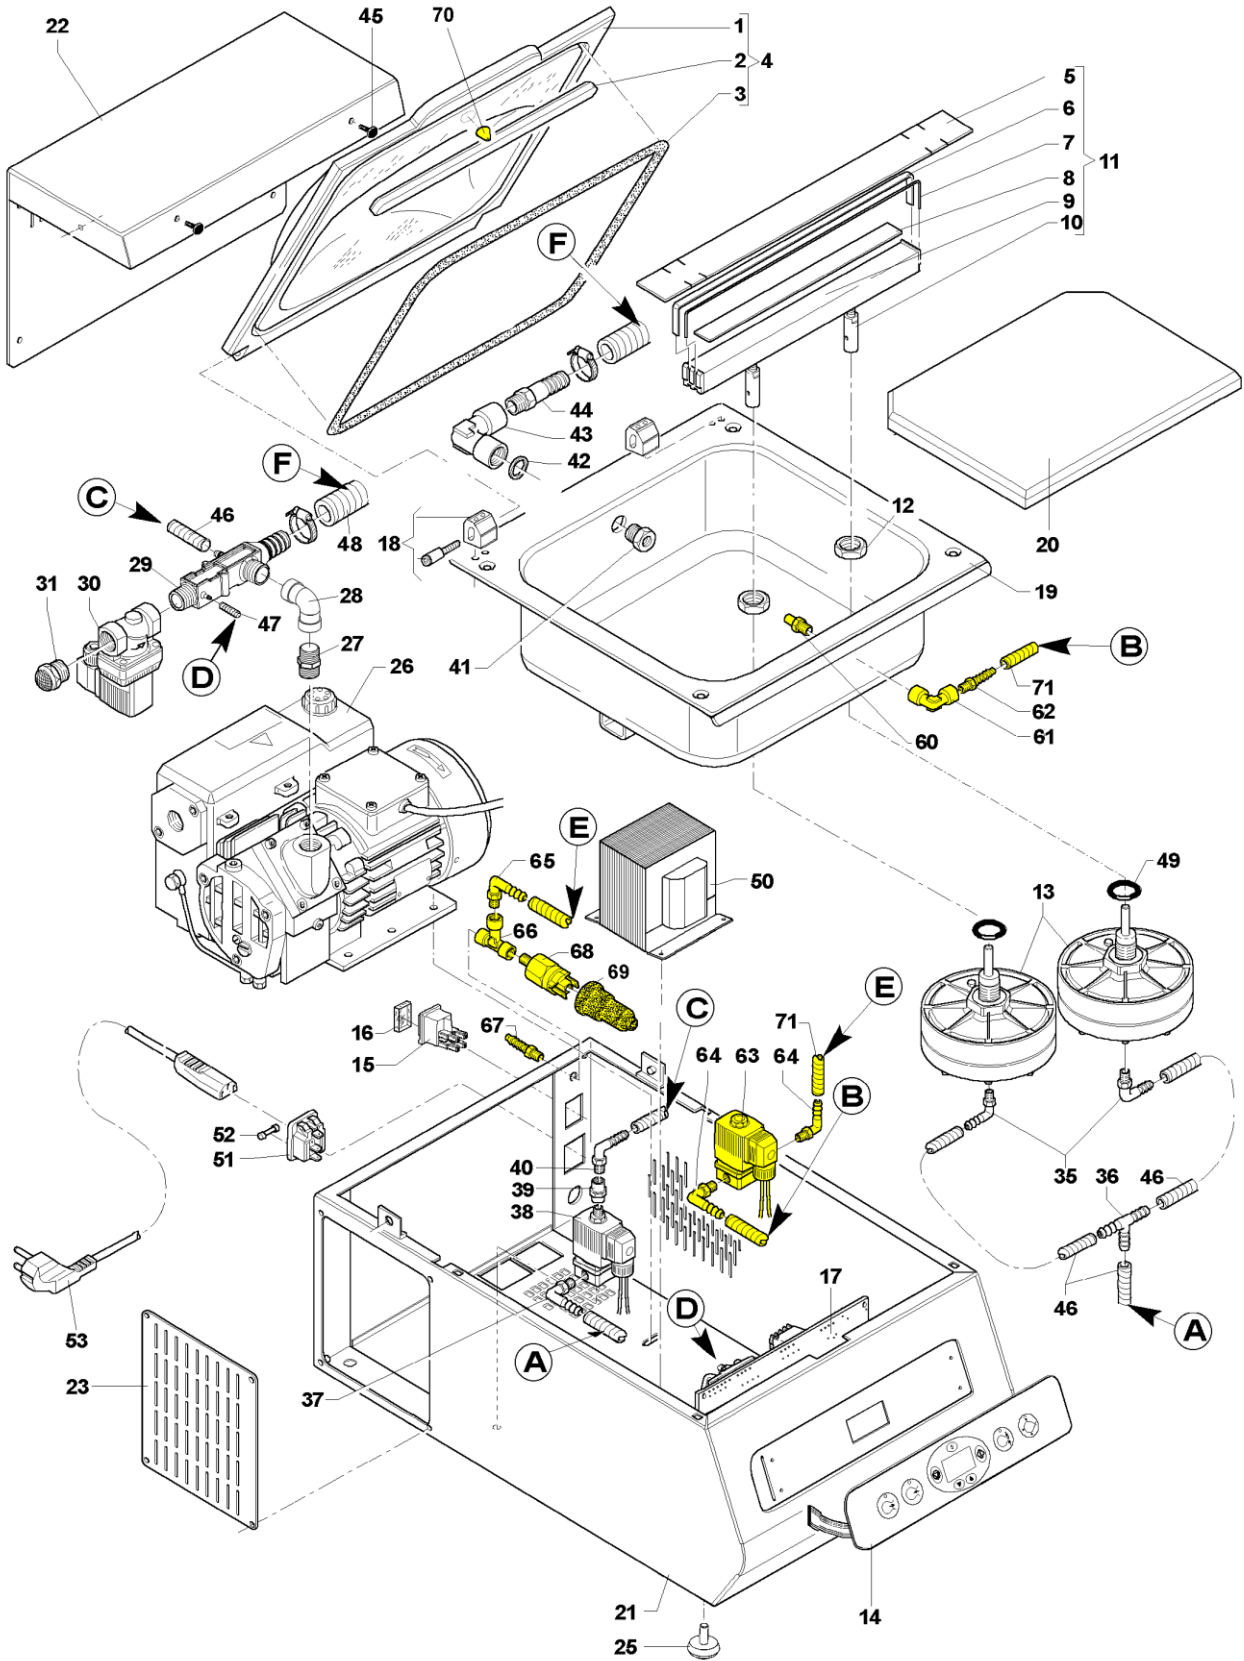

ITEMS DESCRIPTION

Pos.	Code	Description
41	FM750274	M.f. reduction
42	FM160150	Washer
43	FM750208	L-union f.f. 1/2"
44	FM750209	Rubber holder 1/2" x Ø20
45	FM510019	Rubber tip
46	GM620046	Armoinpress tube for foodstuffs Ø6x2,5
47	GM620083	Silicon tube Øi2 Øe6
48	GM620045	Armoinpress tube for foodstuffs Ø20x2,5
49	FM650103	Gasket OR 4106
50	FE440560	Transformer 200VA (230V)
	FE440561	Transformer 200VA (120V ETL)
51	FE310052	In-built plug
52	FE290126	Fuse 5x20 T6,3A (230V)
	FE290140	Fuse 5x20 T10A (120V ETL)
53	FE310112	Power supply cable 230V
	FE310115	Power supply cable 120V
55	FE120013	Thermic 7A (for 120V ETL only)
56	FE120014	Thermic 16A (for 120V ETL only)
57	FE110401	Contacteur LC1-D09F7 (for 120V ETL only)

	KR350A00	Gas kit 230V (optional)
	KR350E00	Gas kit 120V (optional)
60	FM160081	Gas nozzle
61	FM750216	L-union f.f. 1/8"
62	FM750247	Straight union Ø6-1/8"
63	FE140013	Solenoid valve for gas 230V
	FE140017	Solenoid valve for gas 120V
64	FM750207	Curved union Ø6-1/8"
65	FM750207	Curved union Ø6-1/8"
66	FM750213	T-union f.f.f. 1/8"
67	FM750279	Male rubber holder
68	FE470000	Pressure switch
69	FE470001	Cap for pressure switch
70	FM510005	Envelope holder rubber washer
71	GM620046	Armoinpress tube for foodstuffs Ø6x2,5

230V version