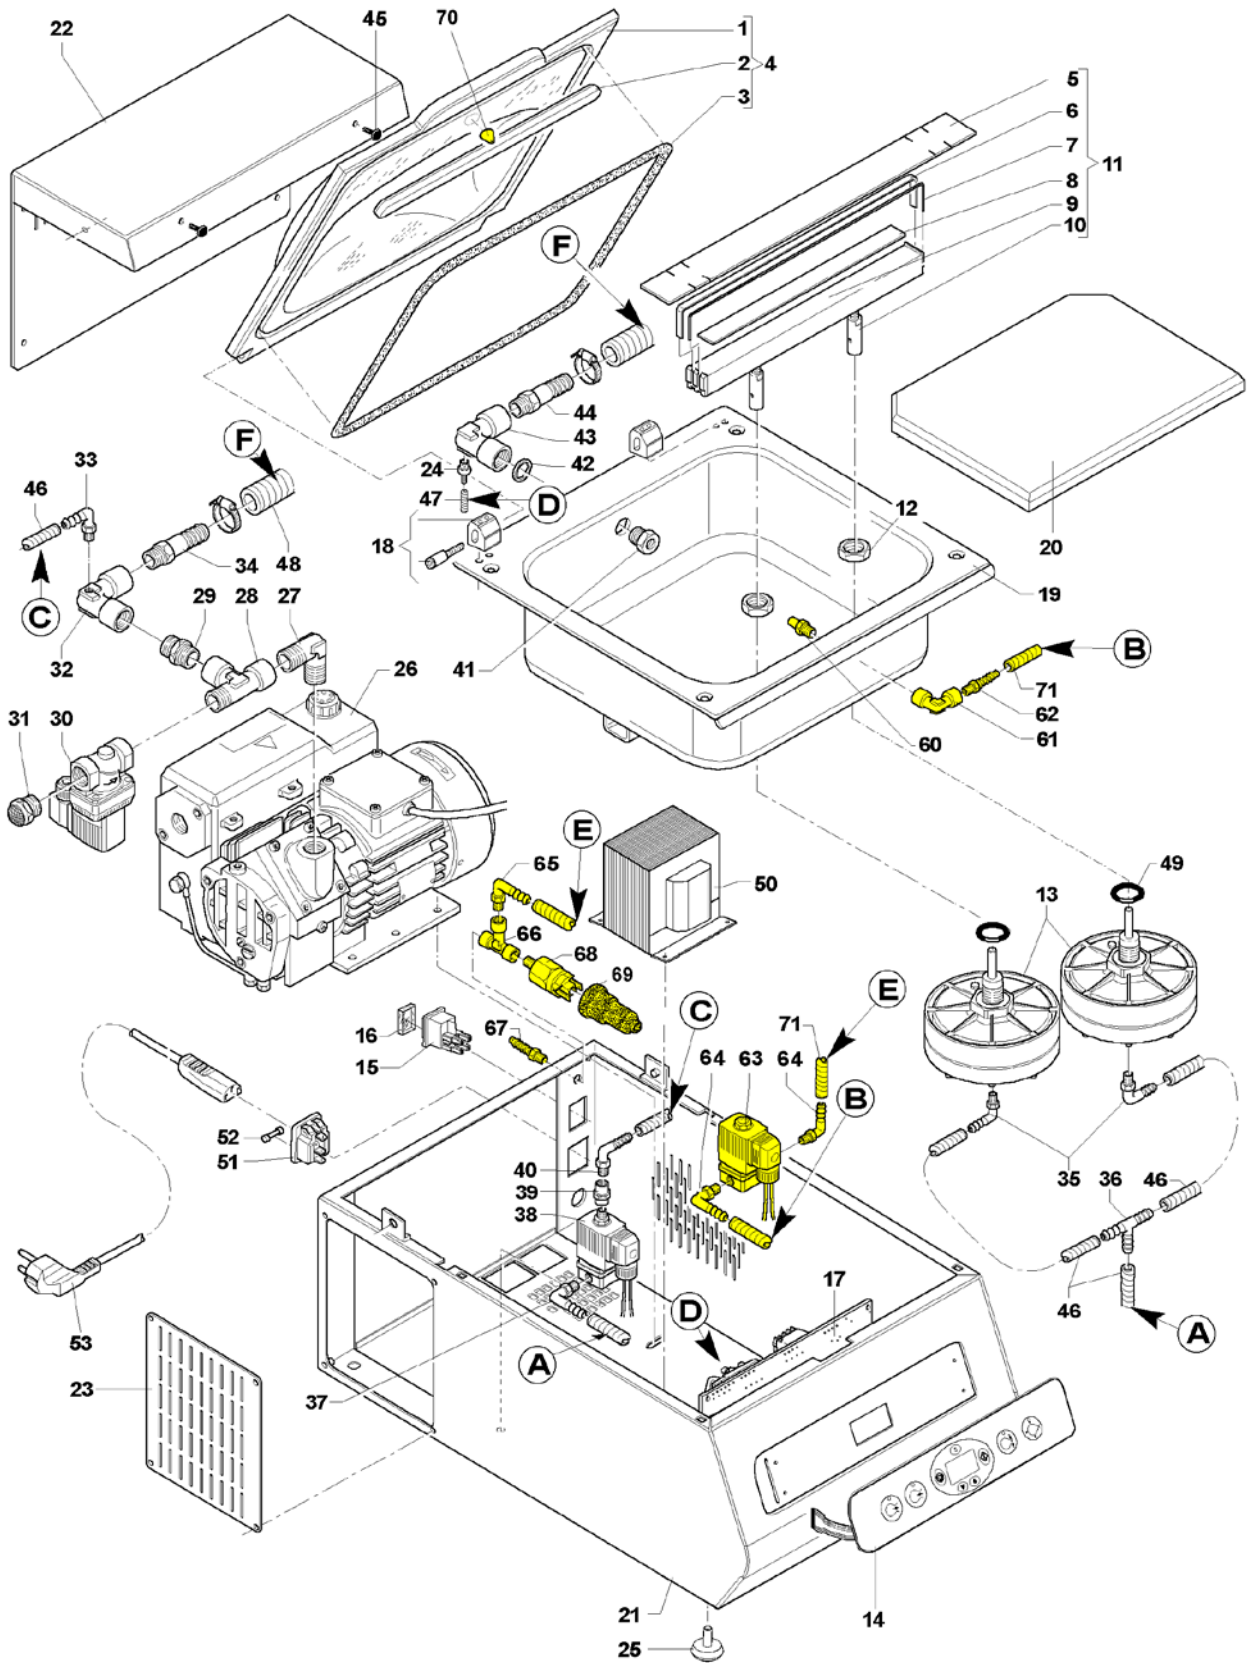

ITEMS DESCRIPTION

Pos.	Code	Description
41	FM750274	M.f. reduction
42	FM160150	Washer
43	FM750331	L-union 1/2"
44	FM750209	Rubber holder 1/2" x Ø20
45	FM510019	Rubber tip
46	GM620046	Armovinpress tube for foodstuffs Ø6x2,5
47	GM620083	Silicon tube Øi2 Øe6
48	GM620045	Armovinpress tube for foodstuffs Ø20x2,5
49	FM650103	Gasket OR 4106
50	FE440560	Transformer 200VA (230V)
	FE440561	Transformer 200VA (120V ETL)
51	FE310052	In-built plug
52	FE290126	Fuse 5x20 T6,3A (230V)
	FE290140	Fuse 5x20 T10A (120V ETL)
53	FE310112	Power supply cable 230V
	FE310115	Power supply cable 120V
55	FE120013	Thermic 7A (for 120V ETL only)
56	FE120014	Thermic 16A (for 120V ETL only)
57	FE110401	Contacteur LC1-D09F7 (for 120V ETL only)

	KR350A00	Gas kit 230V (optional)
	KR350E00	Gas kit 120V (optional)
60	FM160081	Gas nozzle
61	FM750216	L-union f.f. 1/8"
62	FM750247	Straight union Ø6-1/8"
63	FE140013	Solenoid valve for gas 230V
	FE140017	Solenoid valve for gas 120V
64	FM750207	Curved union Ø6-1/8"
65	FM750207	Curved union Ø6-1/8"
66	FM750213	T-union f.f. 1/8"
67	FM750279	Male rubber holder
68	FE470000	Pressure switch
69	FE470001	Cap for pressure switch
70	FM510005	Envelope holder rubber washer
71	GM620046	Armovinpress tube for foodstuffs Ø6x2,5

230V version