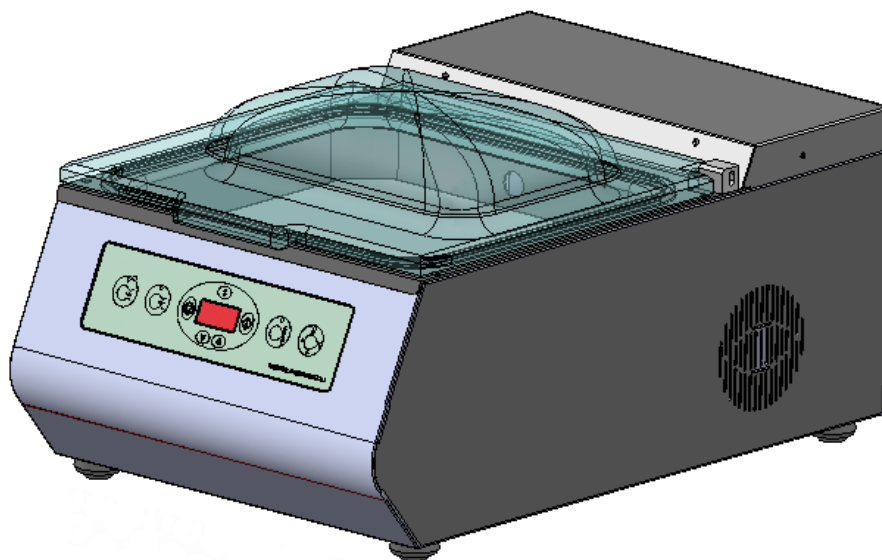

Minipack-torre S.p.A.
Via Provinciale, 54 - 24044 Dalmine (BG) - Italy
Tel. (035) 563525 – Fax (035) 564945
E-mail: info@minipack-torre.it
<http://www.minipack-torre.it>

VACUUM PACKING MACHINE

MV35X

(Machines codes: **MV35IA31**, **MV35IE31**)

Spare parts catalogue

(Valid from serial number 353923 dated 09.2010 up to 355414 dated 01.2015 for 230V) (Valid from serial number 355390 dated 12.2014 up to 355451 dated 02.2015 for 120V)

REV. 01: electrical system modified for 120V