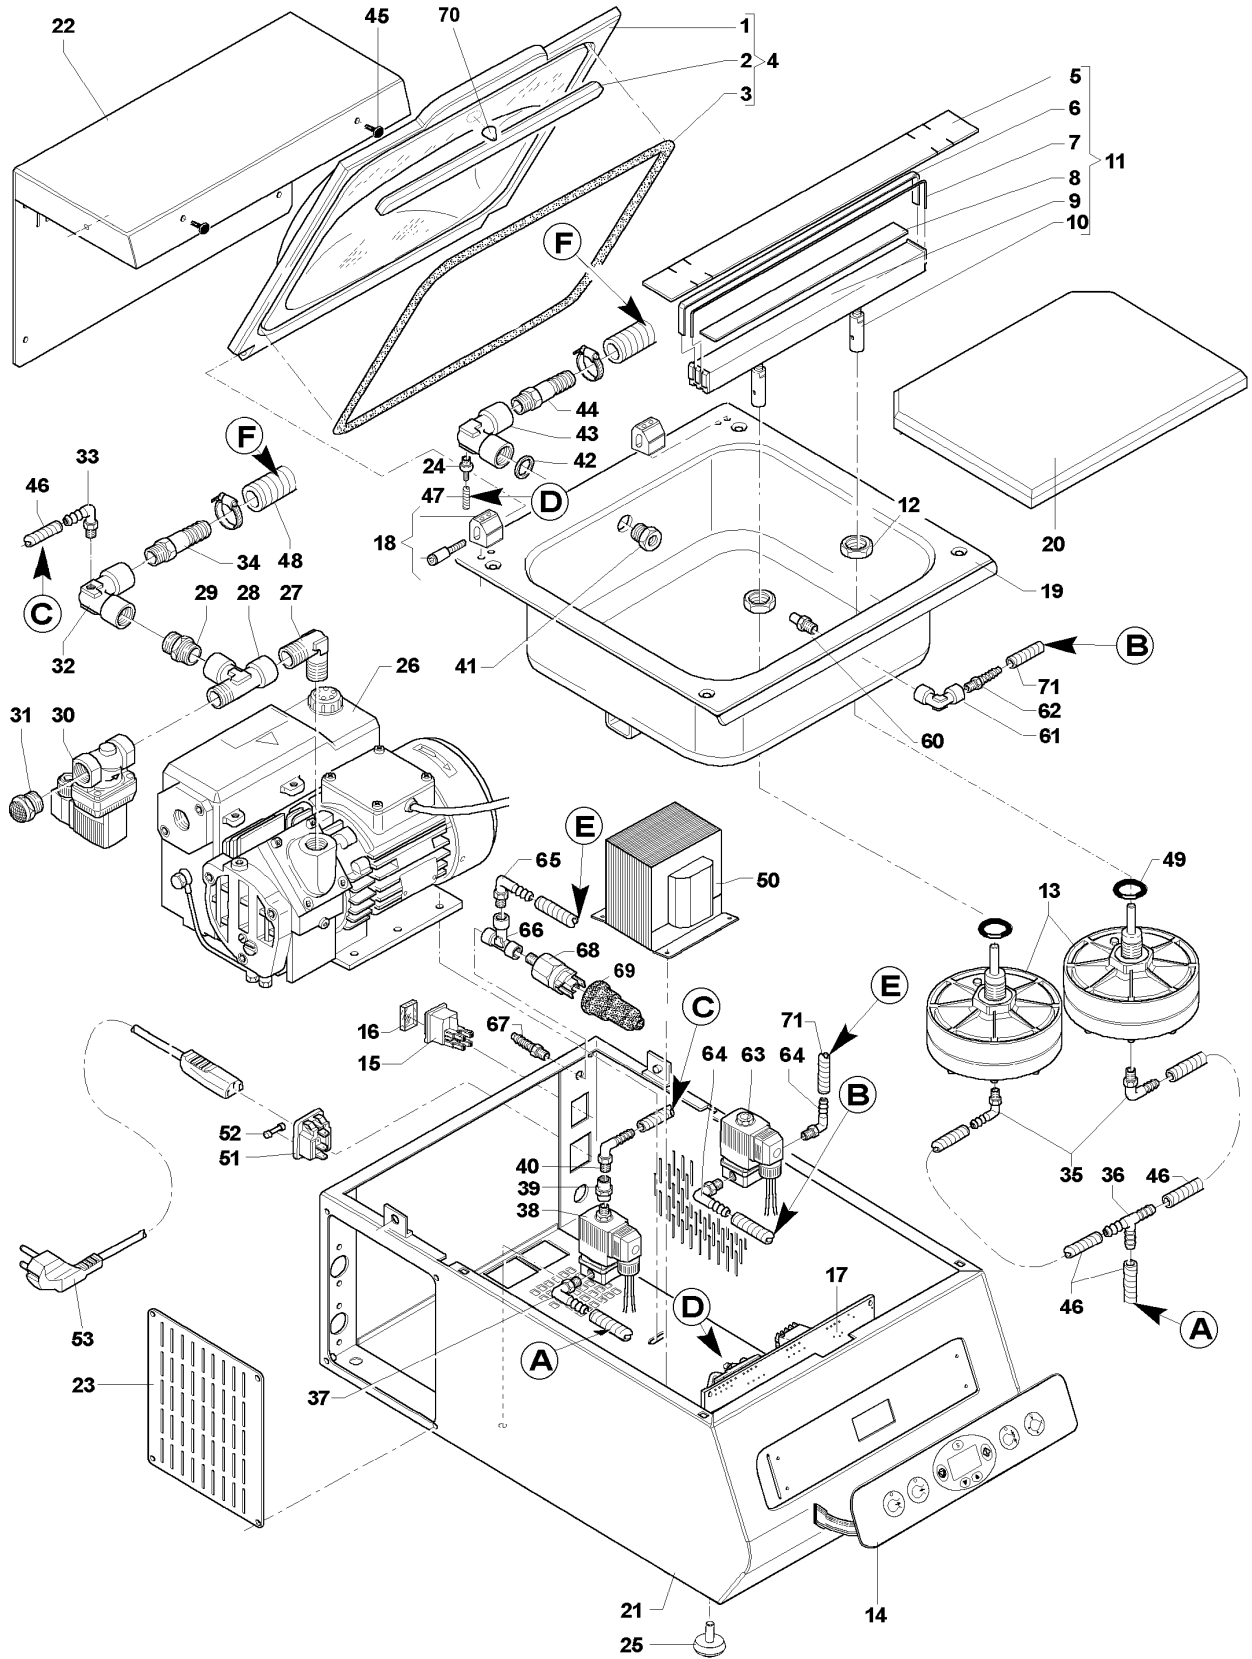

ITEMS DESCRIPTION

Pos.	Code	Description
41	FM750274	M.f. reduction
42	FM160150	Washer
43	FM750331	L-union 1/2"
44	FM750209	Rubber holder 1/2" x Ø20
45	FM510019	Rubber tip
46	GM620046	Armovinpress tube for foodstuffs Ø6x2,5
47	GM620083	Silicon tube Øi2 Øe6
48	GM620045	Armovinpress tube for foodstuffs Ø20x2,5
49	FM650103	Gasket OR 4106
50	FE440560	Transformer 200VA (230V)
	FE440561	Transformer 200VA (120V ETL)
51	FE310052	In-built plug (for 230V only)
52	FE290126	Fuse 5X20 T6,3A (230V)
	FE290701	Fuse 10.3X38 15A FNQ (120V ETL)
53	FE310112	Power supply cable (for 230V only)
55	FE320003	Cable holder PG11+ring nut (for 120V ETL only)
56	FE190028	Magneto-thermal switch (for 120V ETL only)
57	FE110401	Contacteur LC1-D09F7 (for 120V ETL only)

	KR350A00	Gas kit 230V (optional)
	KR350E00	Gas kit 120V (optional)
60	FM160081	Gas nozzle
61	FM750216	L-union f.f. 1/8"
62	FM750247	Straight union Ø6-1/8"
63	FE140013	Solenoid valve for gas 230V
	FE140017	Solenoid valve for gas 120V
64	FM750207	Curved union Ø6-1/8"
65	FM750207	Curved union Ø6-1/8"
66	FM750213	T-union f.f.f. 1/8"
67	FM750279	Male rubber holder
68	FE470000	Pressure switch
69	FE470001	Cap for pressure switch
70	FM350045	Envelope holder rubber washer
71	GM620046	Armovinpress tube x foodstuffs Ø6x2,5

230V version