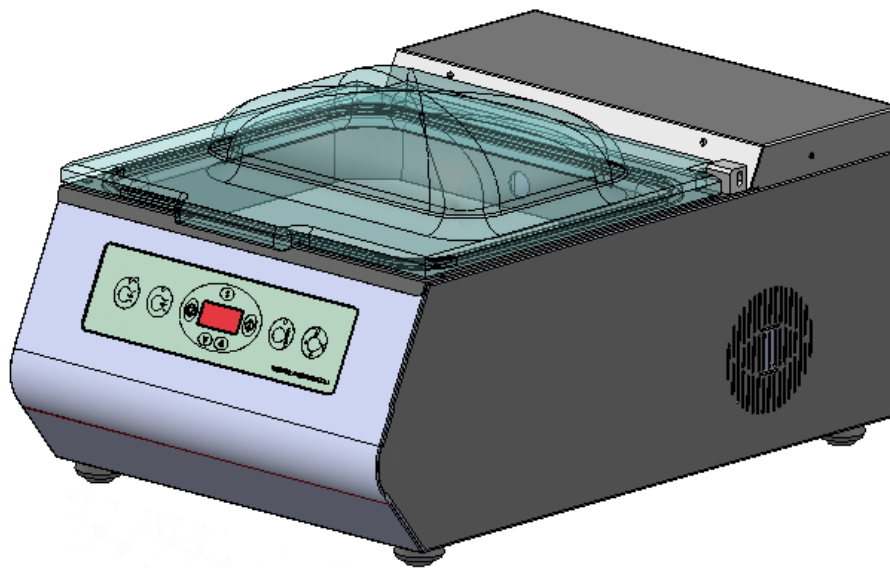

VACUUM PACKING MACHINE

MV35X

Spare parts catalogue

(Valid from serial number 353923 dated 09.2010 for
120/230V.

Valid up to serial number 355319 dated 09.2014 for 120V)

CAREFULLY READ THIS CATALOGUE BEFORE ORDERING ANY SPARE PART

DOC. N. FM112204
REV. 0
Ed: 11.2014

ITEMS DESCRIPTION

Pos.	Code	Description
1	FM080081	Convex cover
2	FM350200	Silicone counterbar profile
3	KR991066	Rubber gasket
4	KR350006	Convex cover kit
5	KR991006	Teflon kit
6	KR991003	Sealing strap kit
7	KR991004	Cutting edge kit
8	KR350024	White Teflon kit 25X1
9	FM050060	Sealing bar
10	FM340058	Multicontact bush
11	BS350002	Sealing bar group
12	FM160089	Lock nut ½"
13	ME450001	Membrane group
14	FE120616	Membrane keyboard
15	FE190030	Main switch
16	FE190040	Cap for main switch
17	FE120248	Electronic board 230V
	FE120249	Electronic board 120V ETL
18	KR350015	Hinge kit
19	FM090872	Tray
20	FM240055	Insert plate 310X230X25
20.01	FM240062	Insert plate 310X230X10 (for 120V only)
21	FM090799	Body
22	FM090873	Rear panel (230V)
	FM090874	Rear panel (120V)
23	FM095109	Side panel
24	FM160185	Union
25	FM330001	Foot
26	FM730009	Pump 10mc 230V
	GM670021	Oil VG032 for pump 230V (1lt)
	FM720238	Exhaust filter for pump
	FM720239	O-ring for exhaust filter
	FM730006	Pump 10mc 120V ETL
	GM630026	Oil VM022 for pump 120V (1lt)
	FM720238	Exhaust filter for pump
	FM720239	O-ring for exhaust filter
27	FM750301	L-union m.m. ½"
28	FM750300	T-union m.f.f. ½" (230V)
29	FM750229	Taper nipple ½"
30	FE140012	Air return solenoid valve 230V
	FE140015	Air return solenoid valve 120V
31	FM750268	Silencer
32	FM750331	L-union f.f. ½"
33	FM750207	Curved union Ø6-⅛"
34	FM750209	Rubber holder ½" x Ø20
35	FM750207	Curved union Ø6-⅛"
36	FM750253	T-union Ø6
37	FM750207	Curved union Ø6-⅛"
38	FE140014	Sealing solenoid valve 230V
	FE140016	Sealing solenoid valve 120V
39	FM750220	Threaded sleeve ⅛"
40	FM750207	Curved union Ø6-⅛"