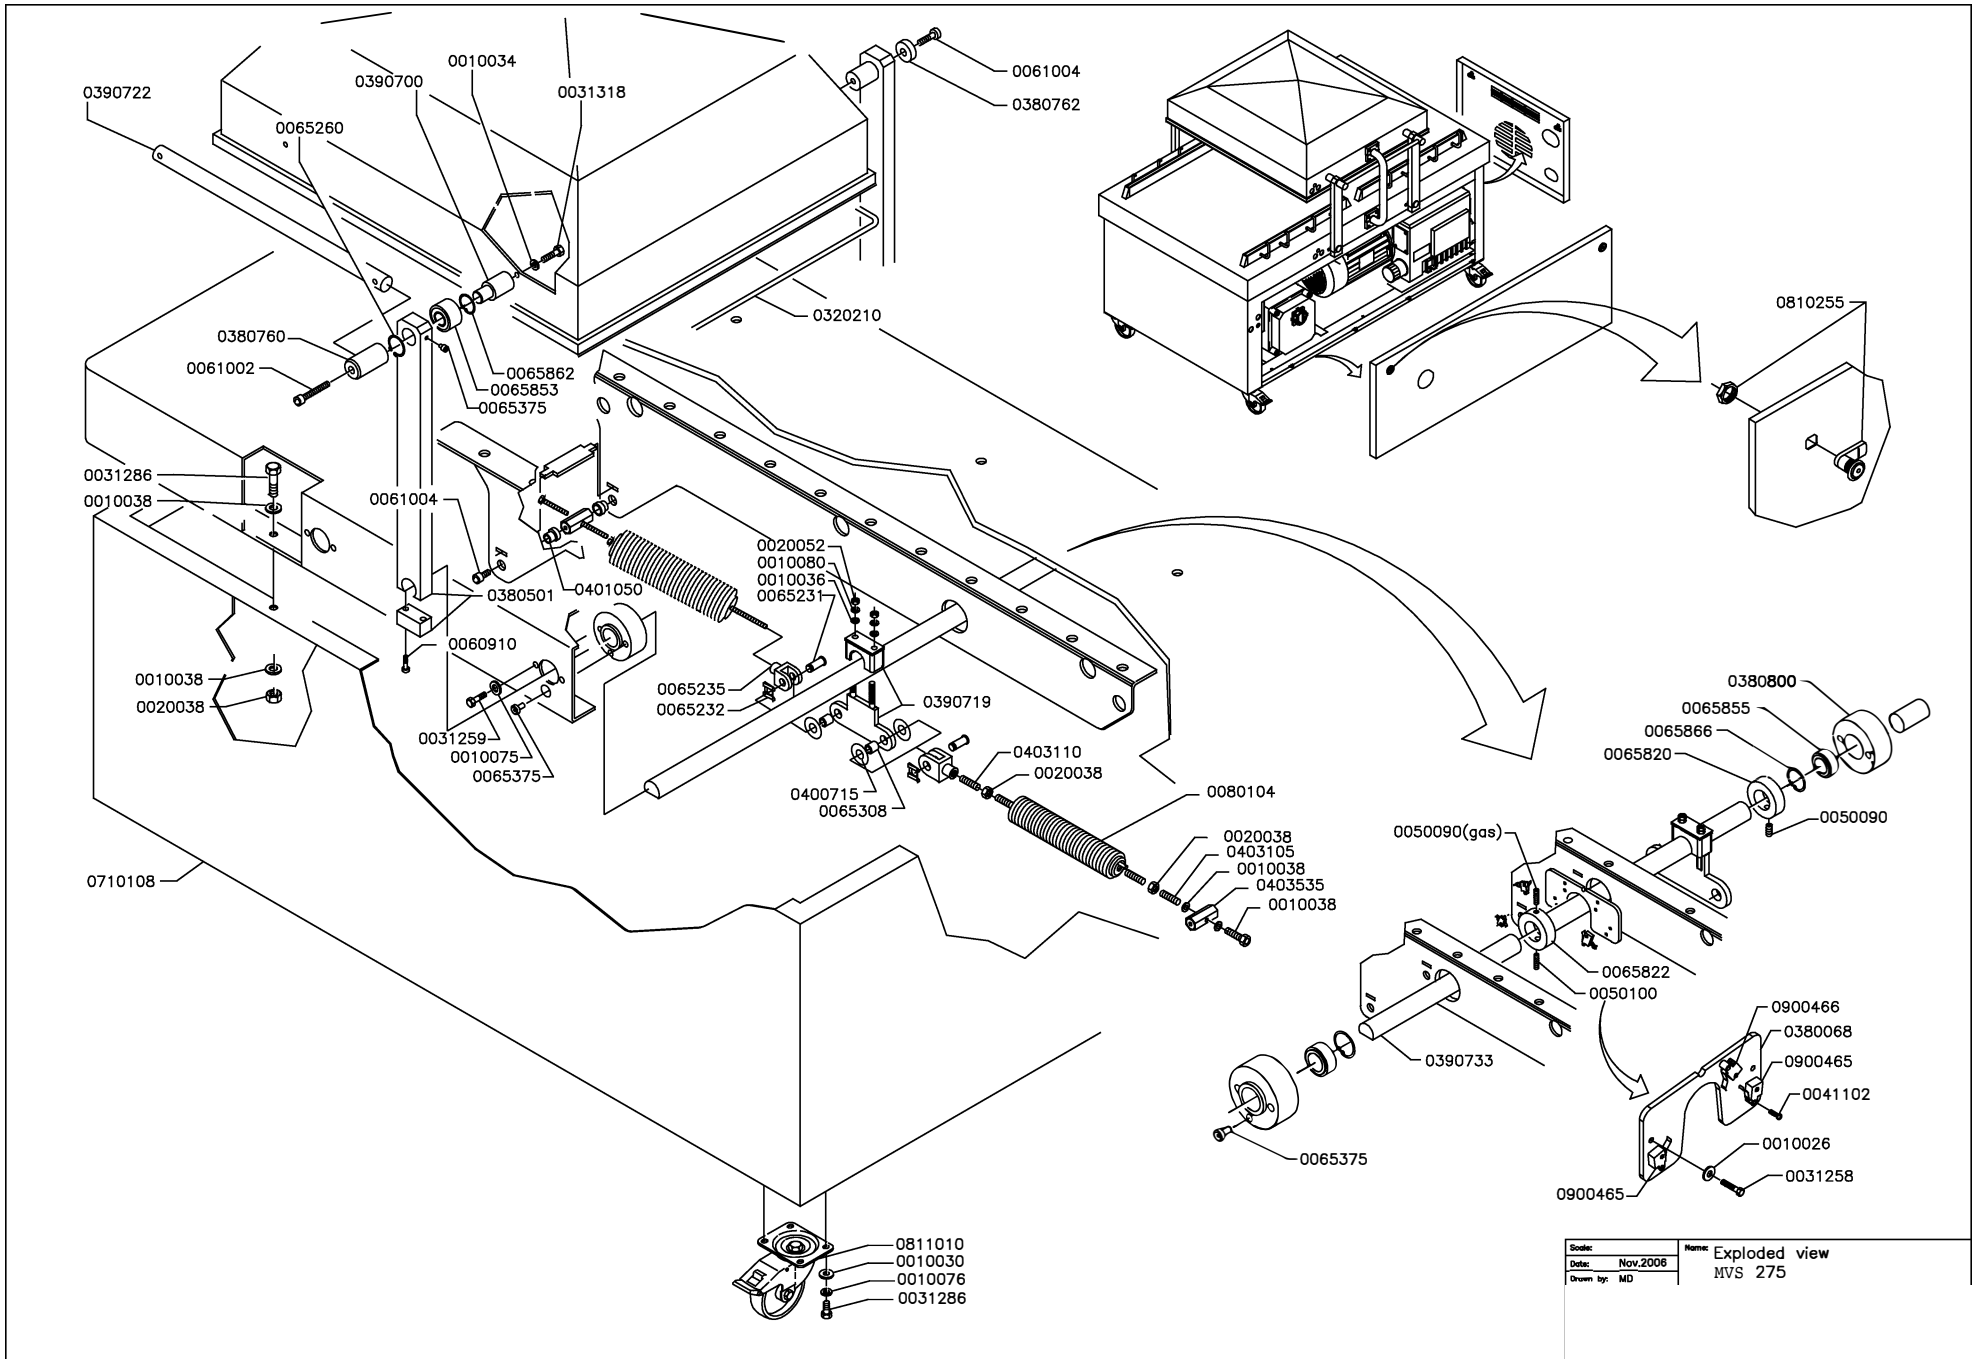

Scale:	Notes:
Date: June 2008	Exploded view
Drawn by: MD	MVS 275

(CS) = CUT-OFF SEAL
 (DS) = DOUBLE SEAL
 (8mm) = 8mm SEAL

REV: BvdW	Name: Exploded view
Date: June 2015	MVS 275
Drawn by: MD	