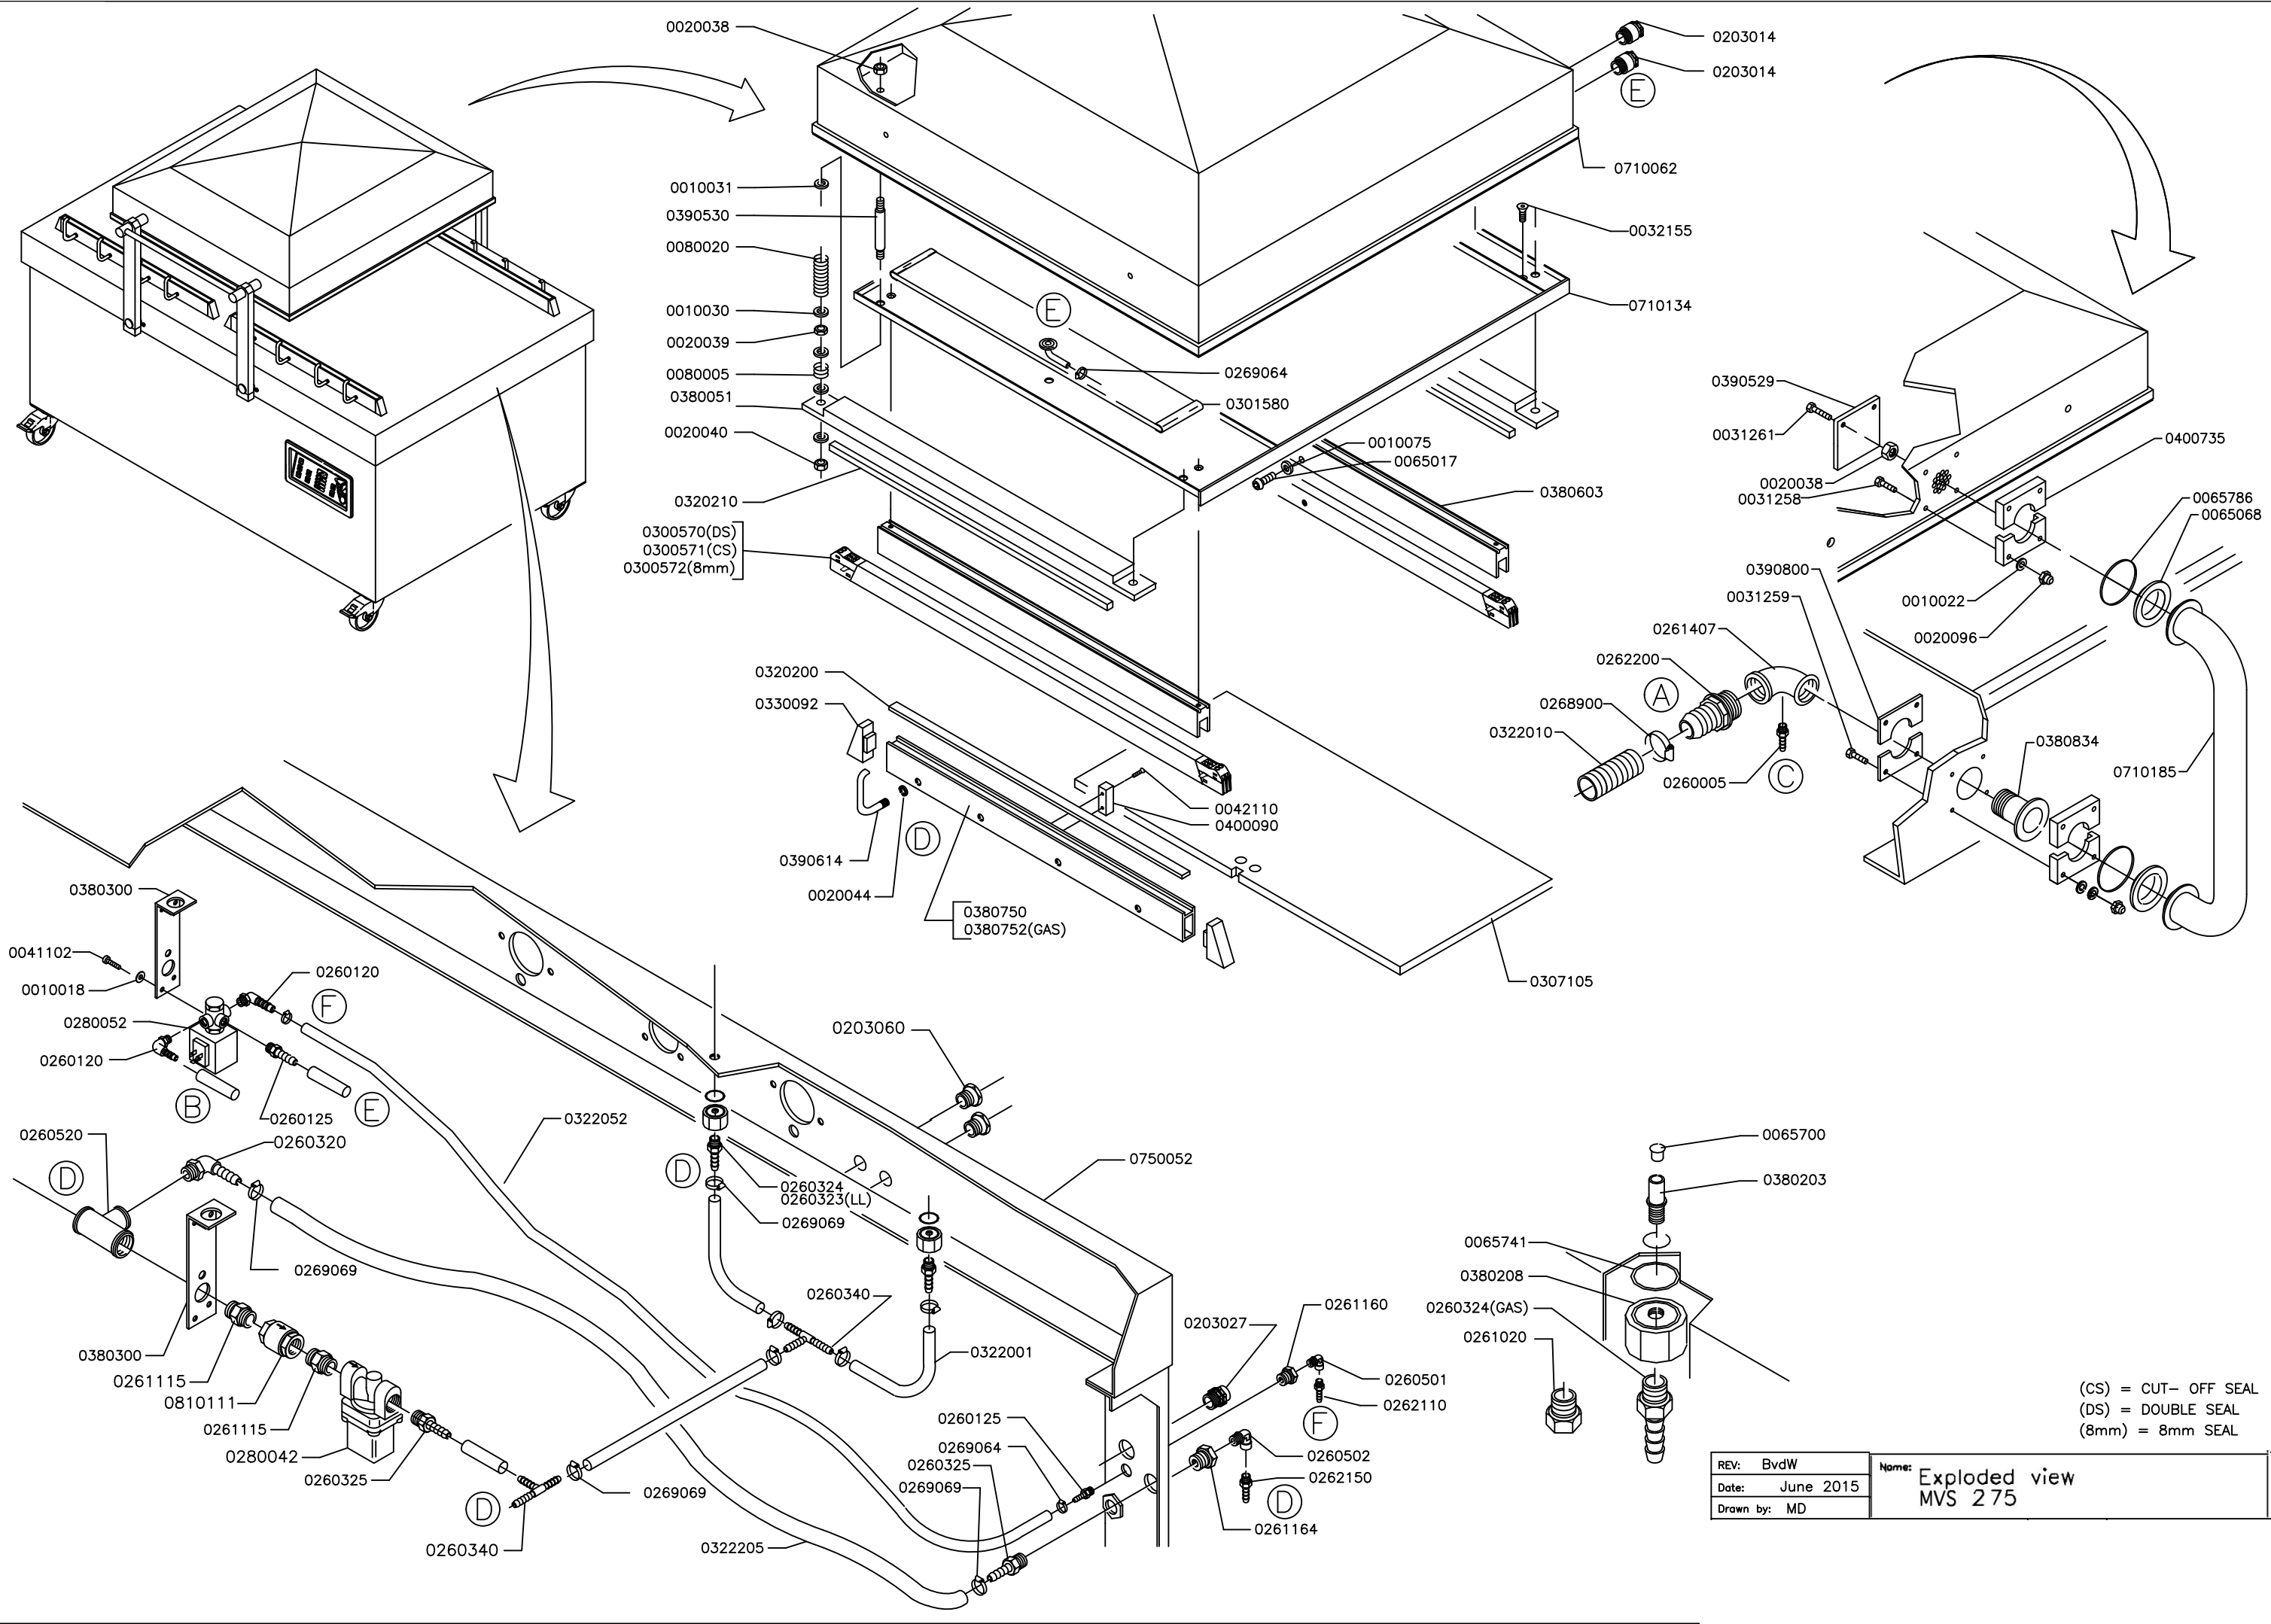

Scale:	Notes:
Date: June 2008	Exploded view
Drawn by: MD	MVS 275

(CS) = CUT-OFF SEAL
 (DS) = DOUBLE SEAL
 (8mm) = 8mm SEAL

REV: BvdW	Name: Exploded view
Date: June 2015	MVS 275
Drawn by: MD	