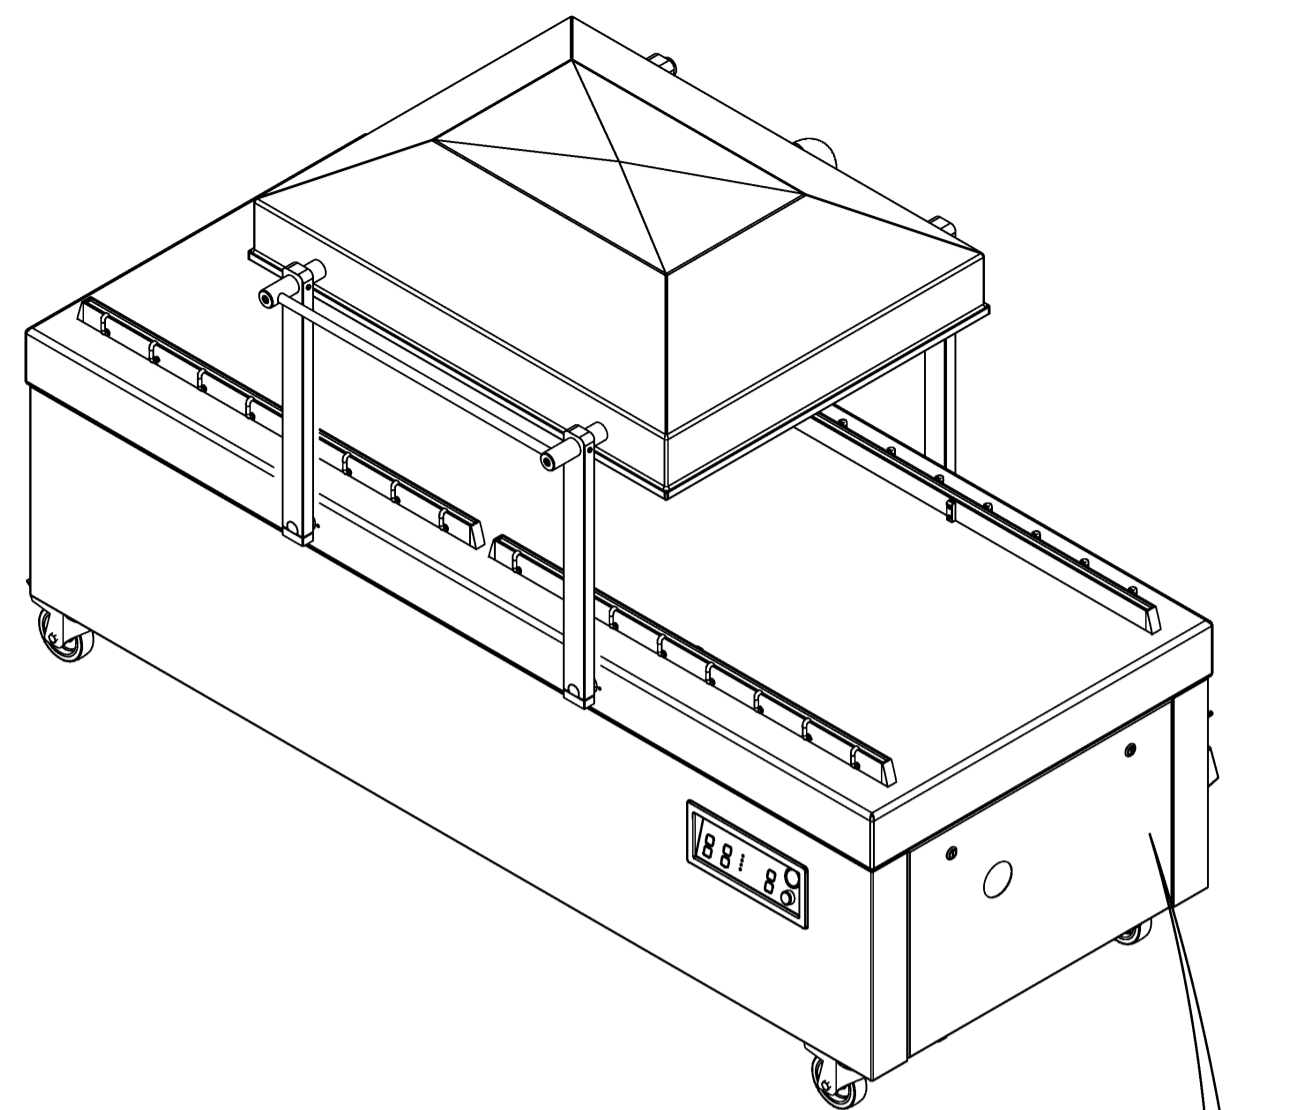

Scale:	Name: Exploded view
Date: JUL 2021	MVS 275
Drawn by: BvdW	

REV:	Name: Exploded view
Date: JUL 2021	MVS 275 (SS)
Drawn by: BvdW	

- 0262005
- 0261008
- 0203019
- 0400742
- 0262005
- 0065785
- 0414012

0300580(DS)
0300581(CS)

(CS) = CUT- OFF SEAL
(DS) = DOUBLE SEAL

Scale:	Name: Exploded view
Date: FEB 2019	MVS 275 (LL)
Drawn by: BvdW	