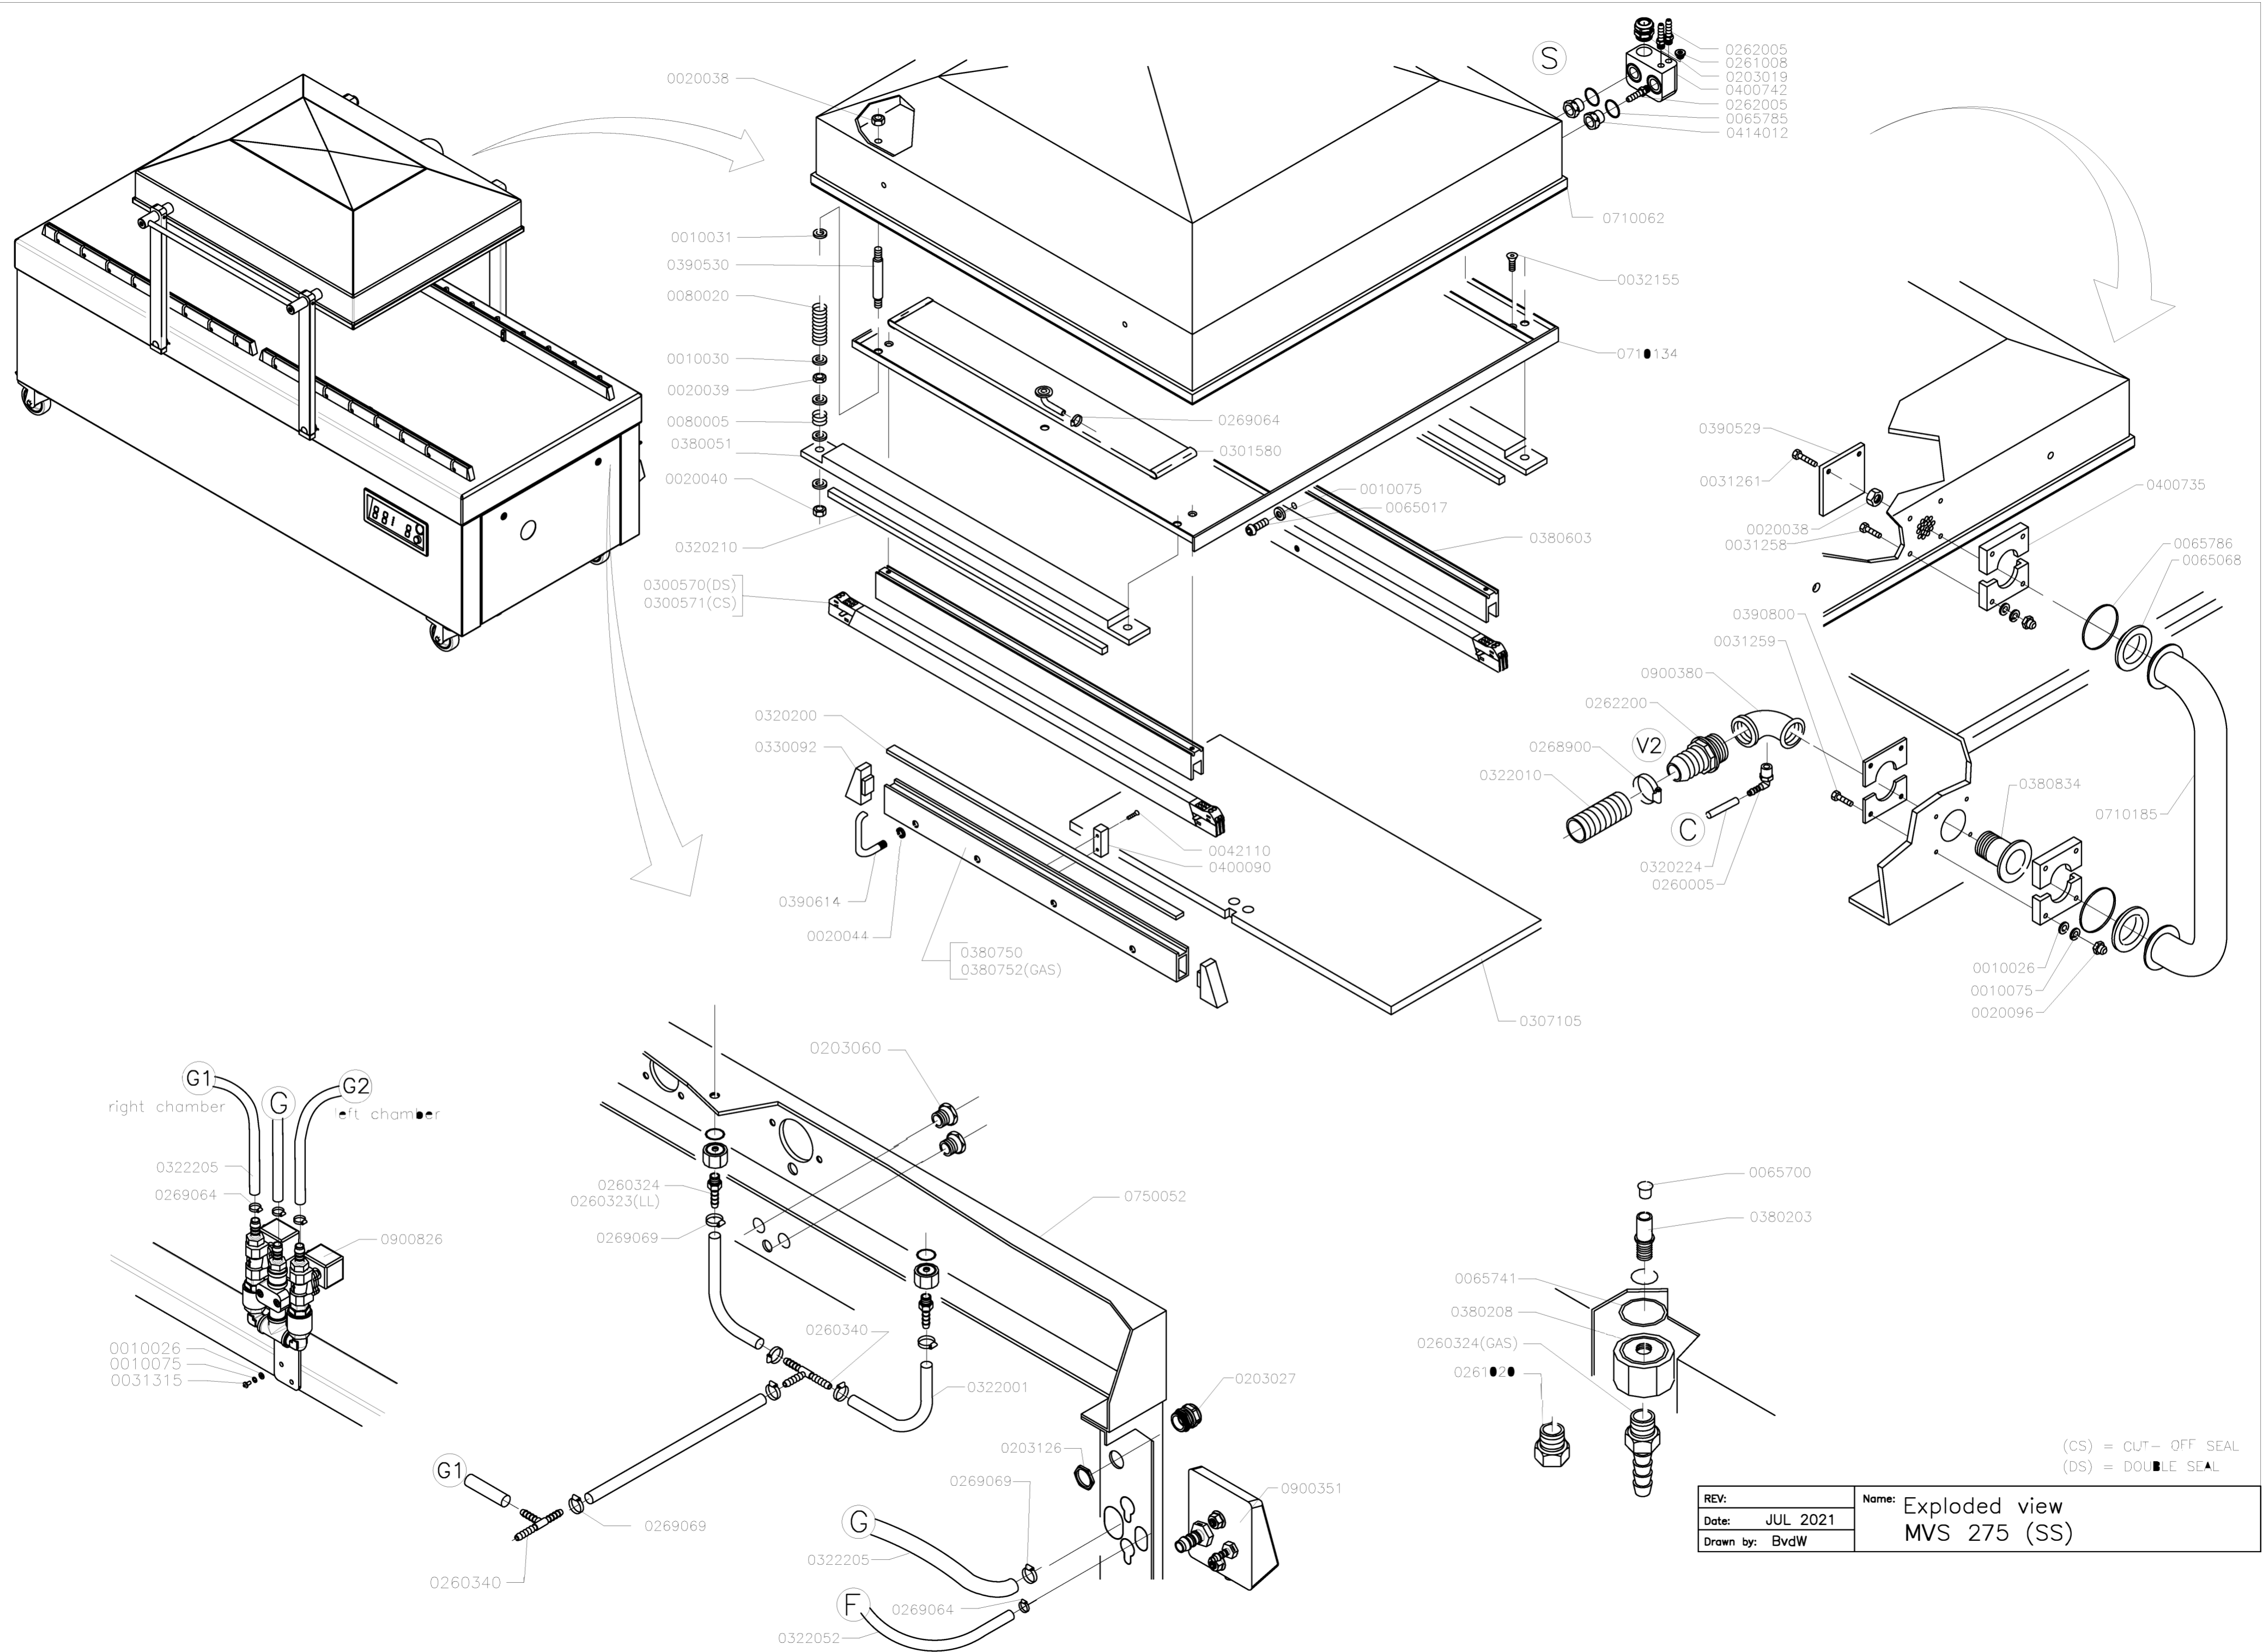

Scale:	Name: Exploded view
Date: JUL 2021	MVS 275
Drawn by: BvdW	

REV:	Name: Exploded view
Date: JUL 2021	MVS 275 (SS)
Drawn by: BvdW	

- 0262005
- 0261008
- 0203019
- 0400742
- 0262005
- 0065785
- 0414012

0300580(DS)
0300581(CS)

(CS) = CUT- OFF SEAL
(DS) = DOUBLE SEAL

Scale:	Name: Exploded view
Date: FEB 2019	MVS 275 (LL)
Drawn by: BvdW	