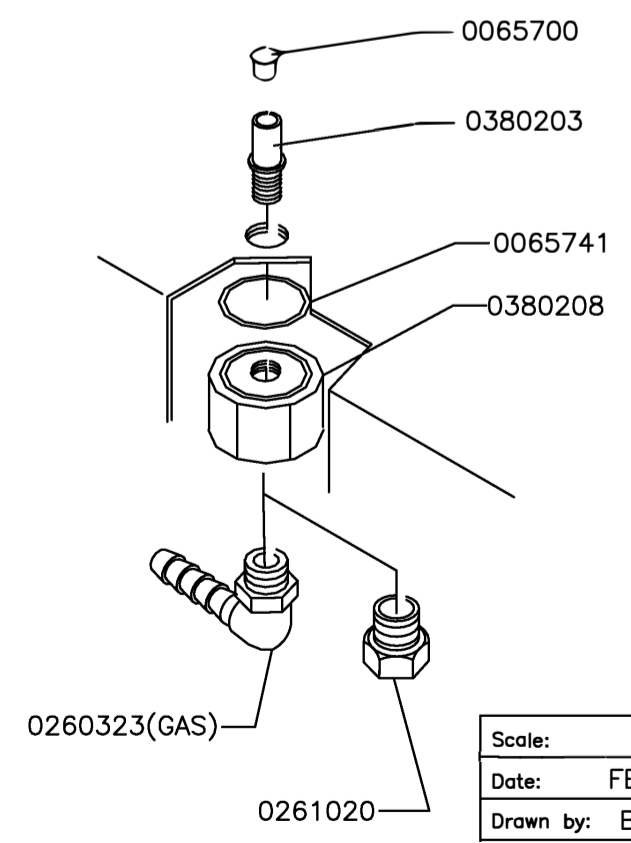

Scale:	Name: Exploded view
Date: JUL 2021	MVS 275
Drawn by: BvdW	

REV:	Name: Exploded view
Date: JUL 2021	MVS 275 (SS)
Drawn by: BvdW	

- 0262005
- 0261008
- 0203019
- 0400742
- 0262005
- 0065785
- 0414012

0300580(DS)
0300581(CS)

(CS) = CUT- OFF SEAL
(DS) = DOUBLE SEAL

Scale:	Name: Exploded view
Date: FEB 2019	MVS 275 (LL)
Drawn by: BvdW	