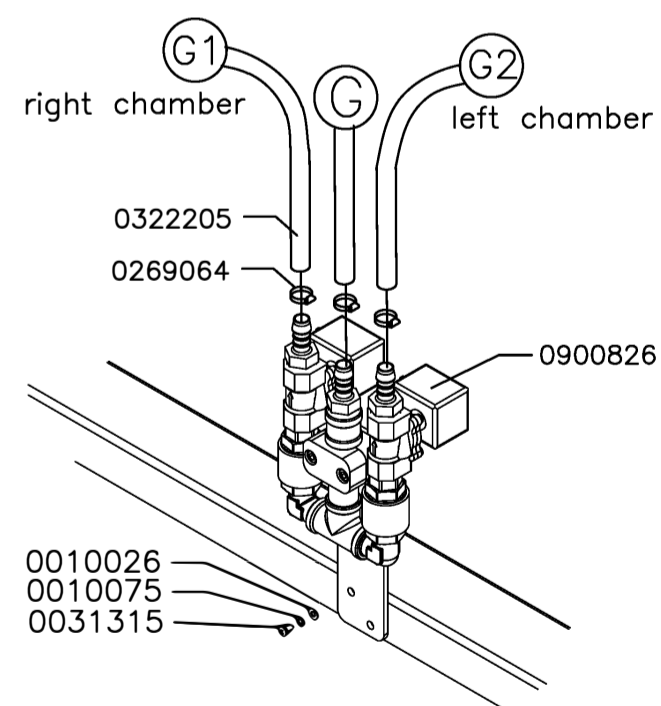

Scale:	Name: Exploded view
Date: JUL 2021	MVS 275
Drawn by: BvdW	

REV:	Name: Exploded view
Date: JUL 2021	MVS 275 (SS)
Drawn by: BvdW	

- 0262005
- 0261008
- 0203019
- 0400742
- 0262005
- 0065785
- 0414012

0300580(DS)
0300581(CS)

(CS) = CUT- OFF SEAL
(DS) = DOUBLE SEAL

Scale:	Name: Exploded view
Date: FEB 2019	MVS 275 (LL)
Drawn by: BvdW	