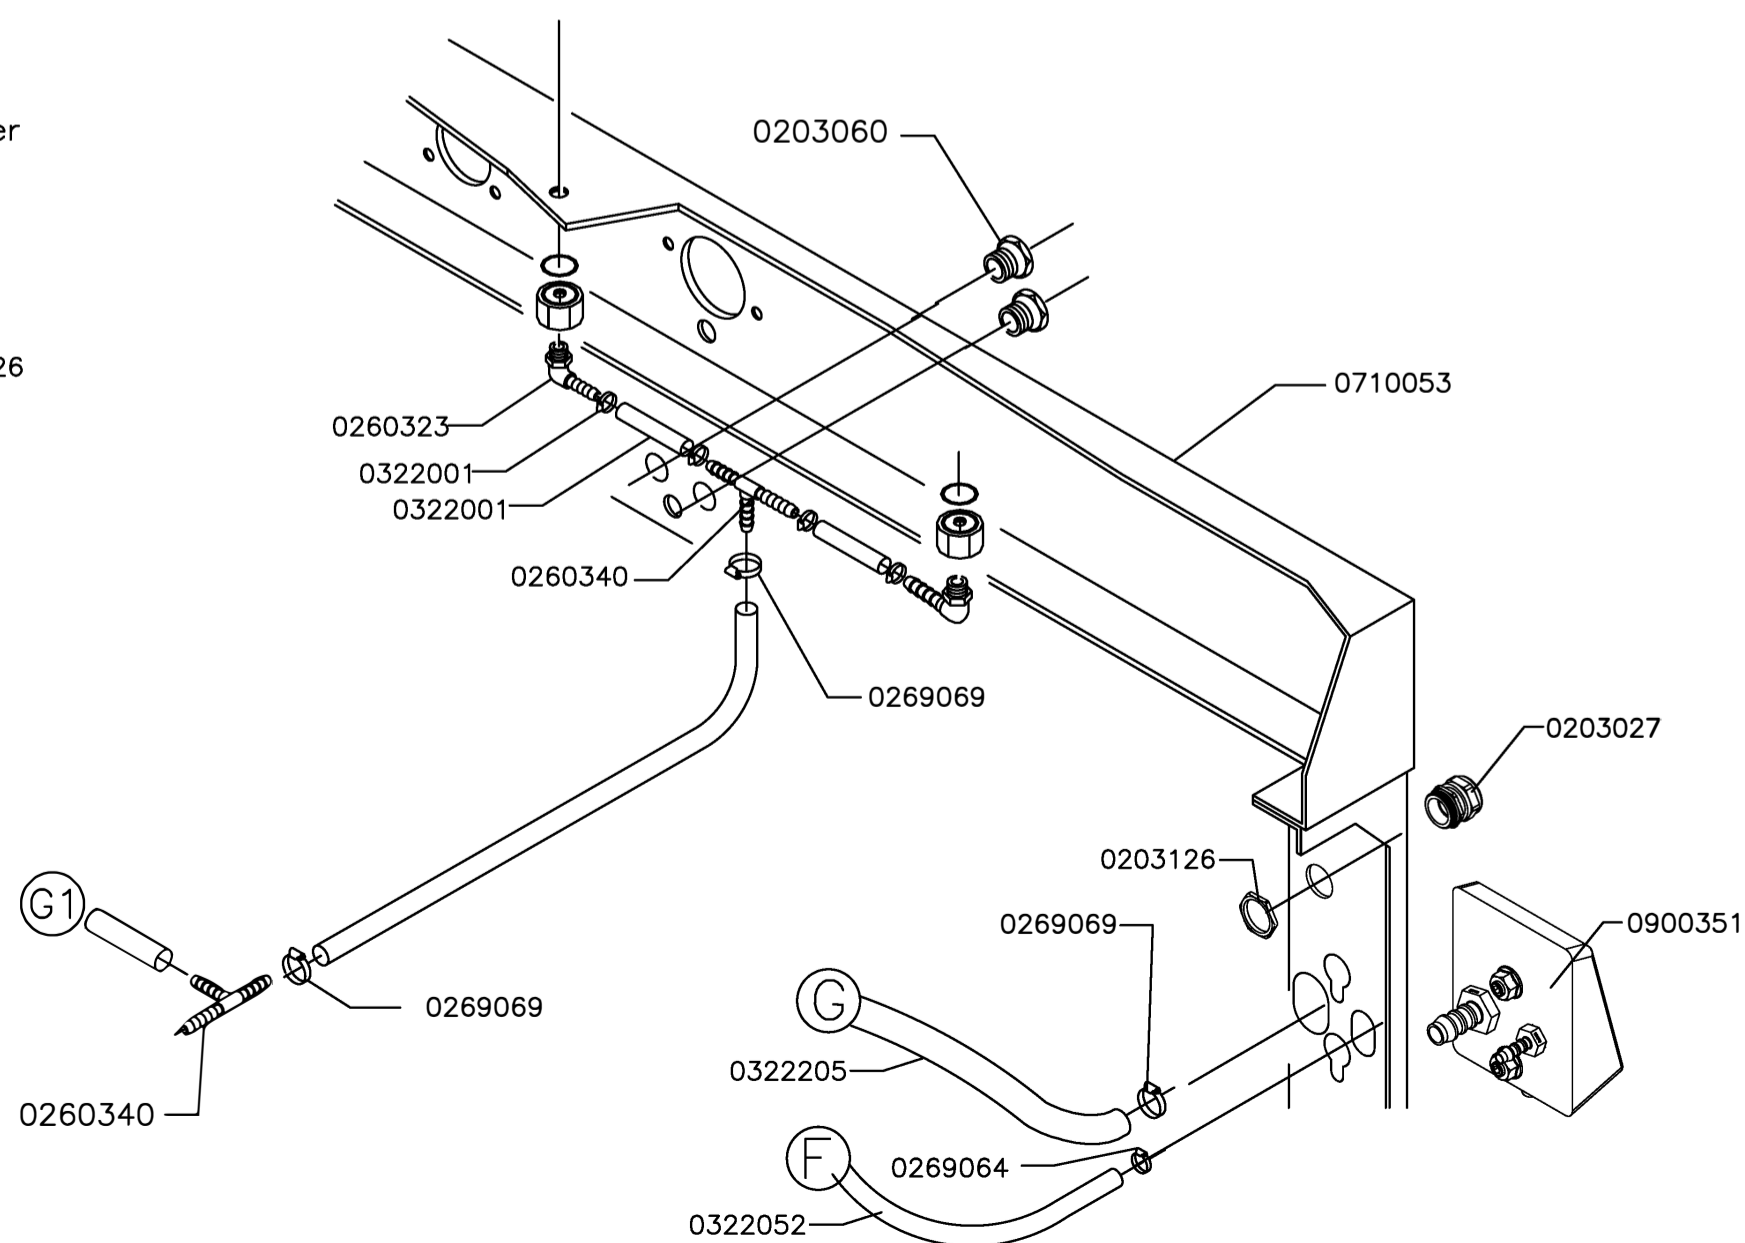

Scale:	Name: Exploded view
Date: JUL 2021	MVS 275
Drawn by: BvdW	

REV:	Name: Exploded view
Date: JUL 2021	MVS 275 (SS)
Drawn by: BvdW	

- 0262005
- 0261008
- 0203019
- 0400742
- 0262005
- 0065785
- 0414012

0300580(DS)
0300581(CS)

(CS) = CUT- OFF SEAL
(DS) = DOUBLE SEAL

Scale:	Name: Exploded view
Date: FEB 2019	MVS 275 (LL)
Drawn by: BvdW	