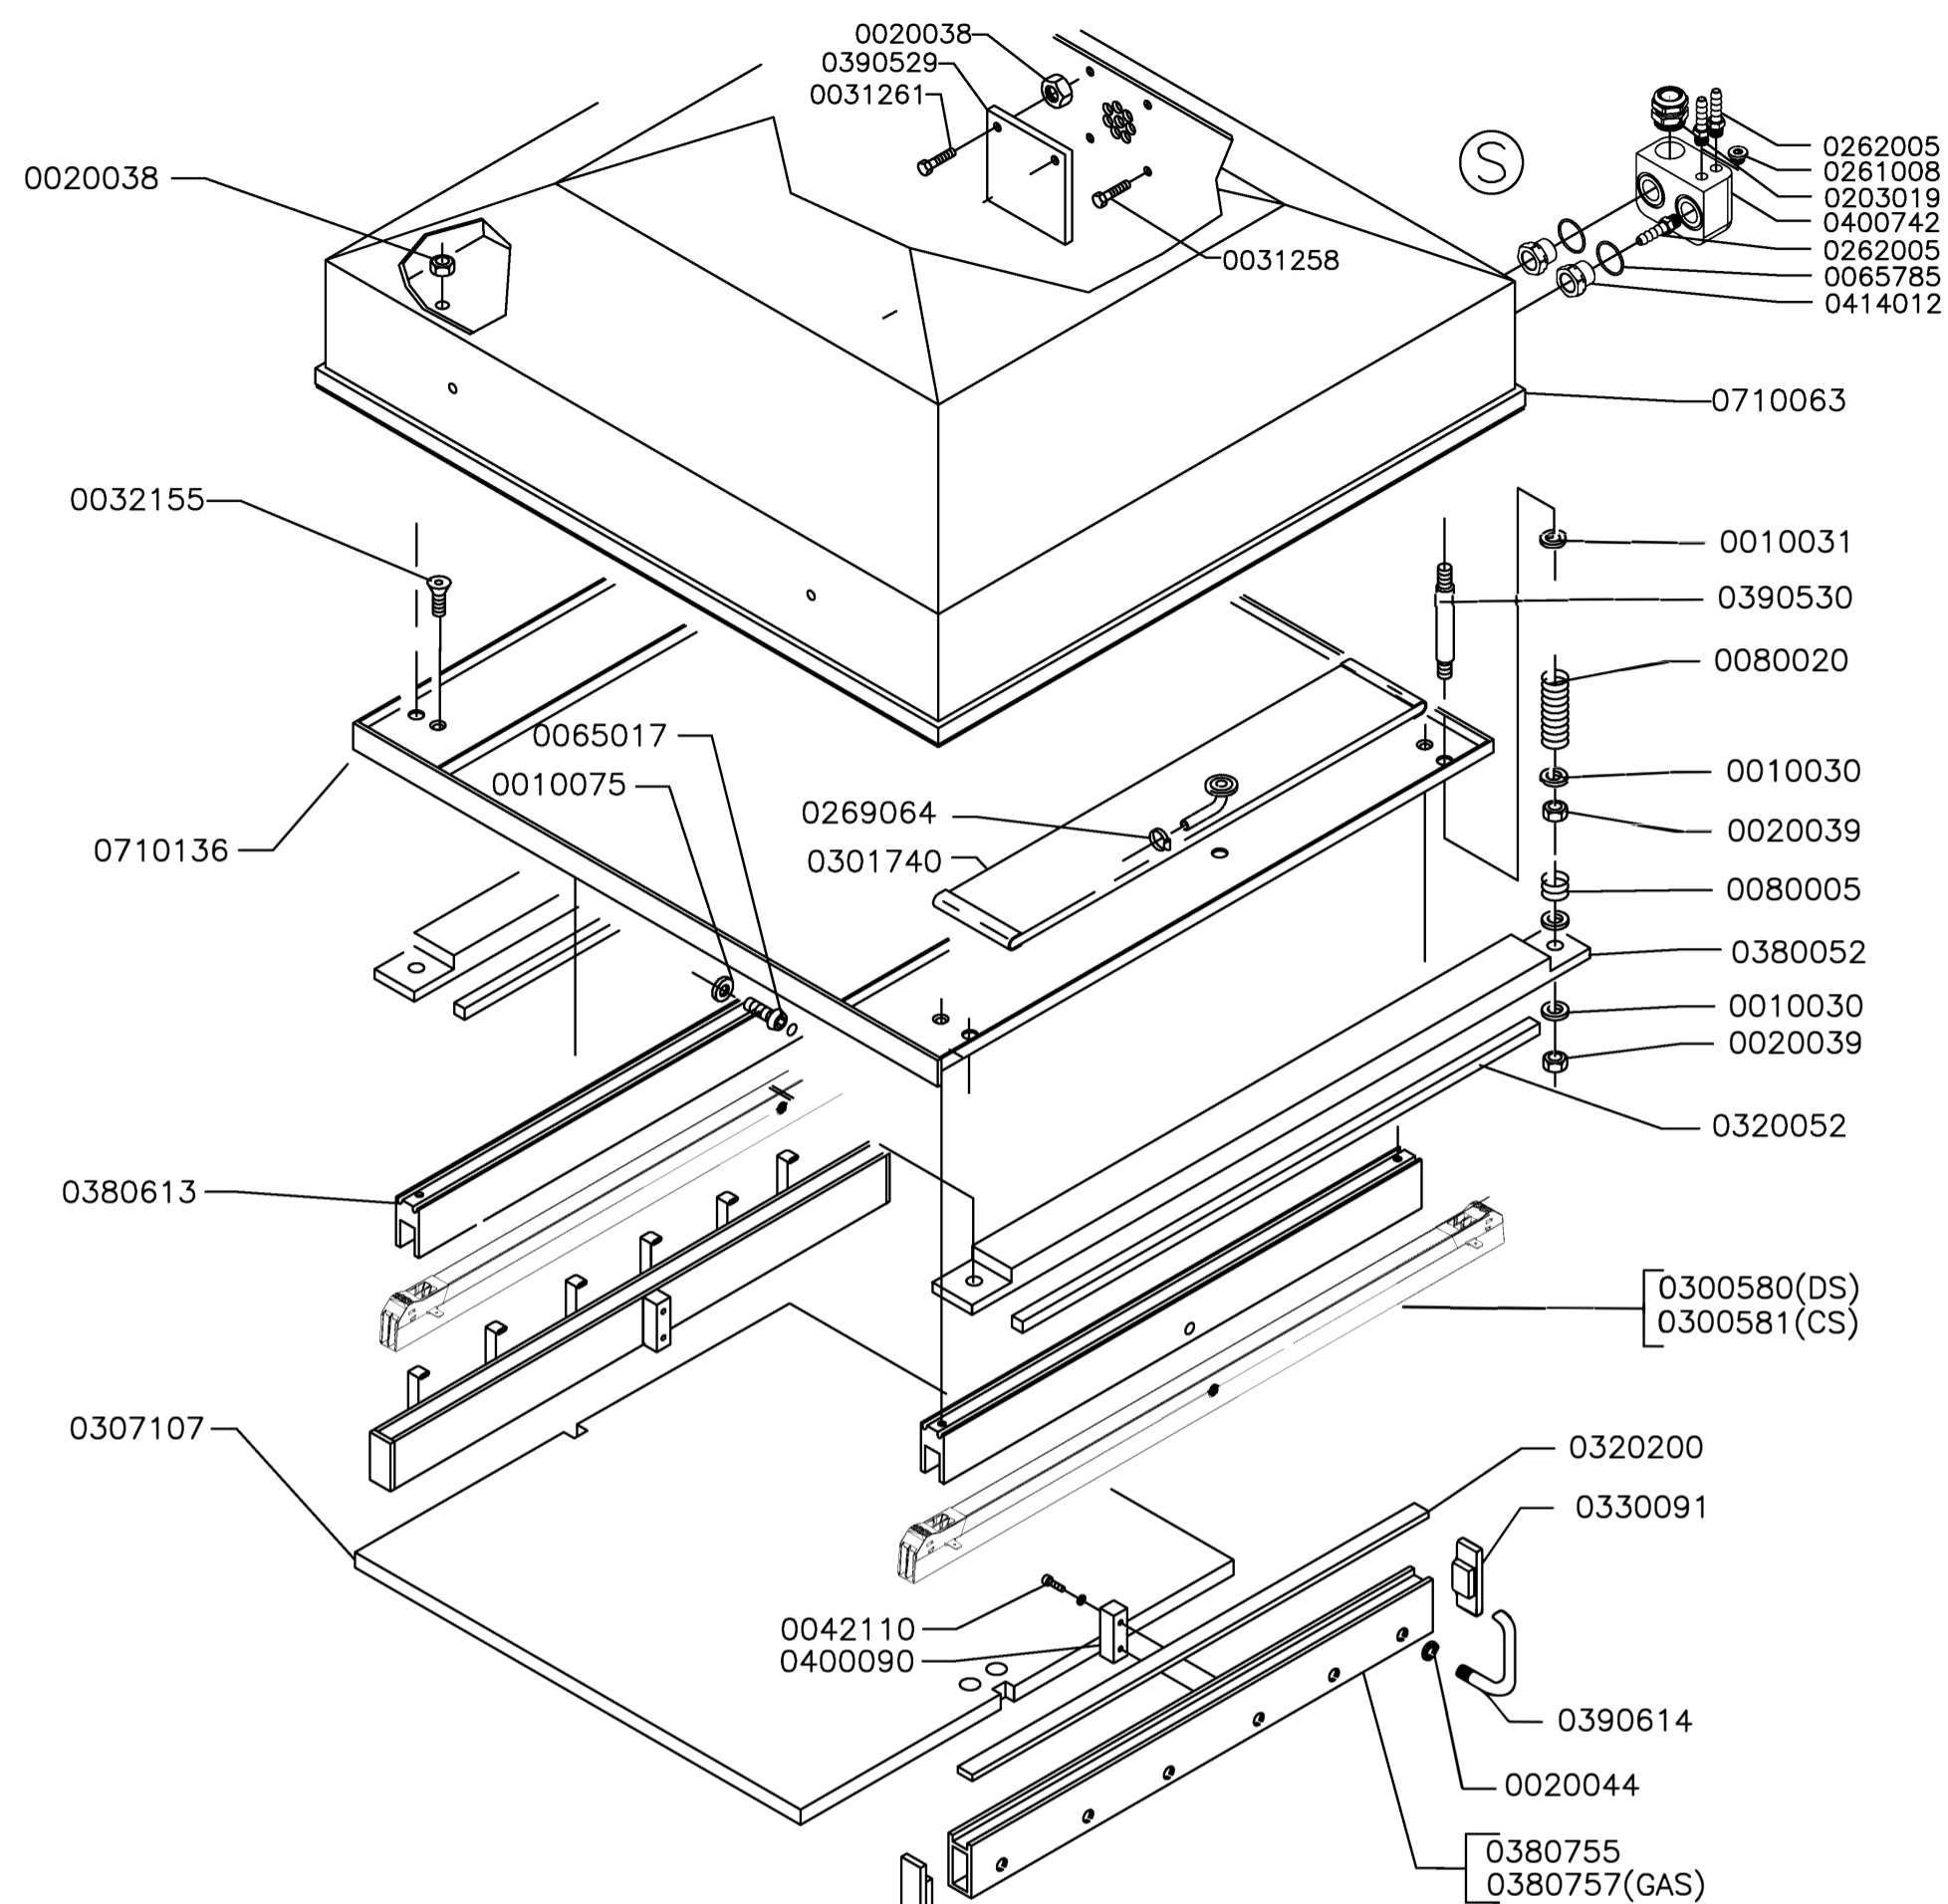

Scale:	Name: Exploded view
Date: JUL 2021	MVS 275
Drawn by: BvdW	

REV:	Name: Exploded view
Date: JUL 2021	MVS 275 (SS)
Drawn by: BvdW	

- 0262005
- 0261008
- 0203019
- 0400742
- 0262005
- 0065785
- 0414012

0300580(DS)
0300581(CS)

(CS) = CUT- OFF SEAL
(DS) = DOUBLE SEAL

Scale:	Name: Exploded view
Date: FEB 2019	MVS 275 (LL)
Drawn by: BvdW	