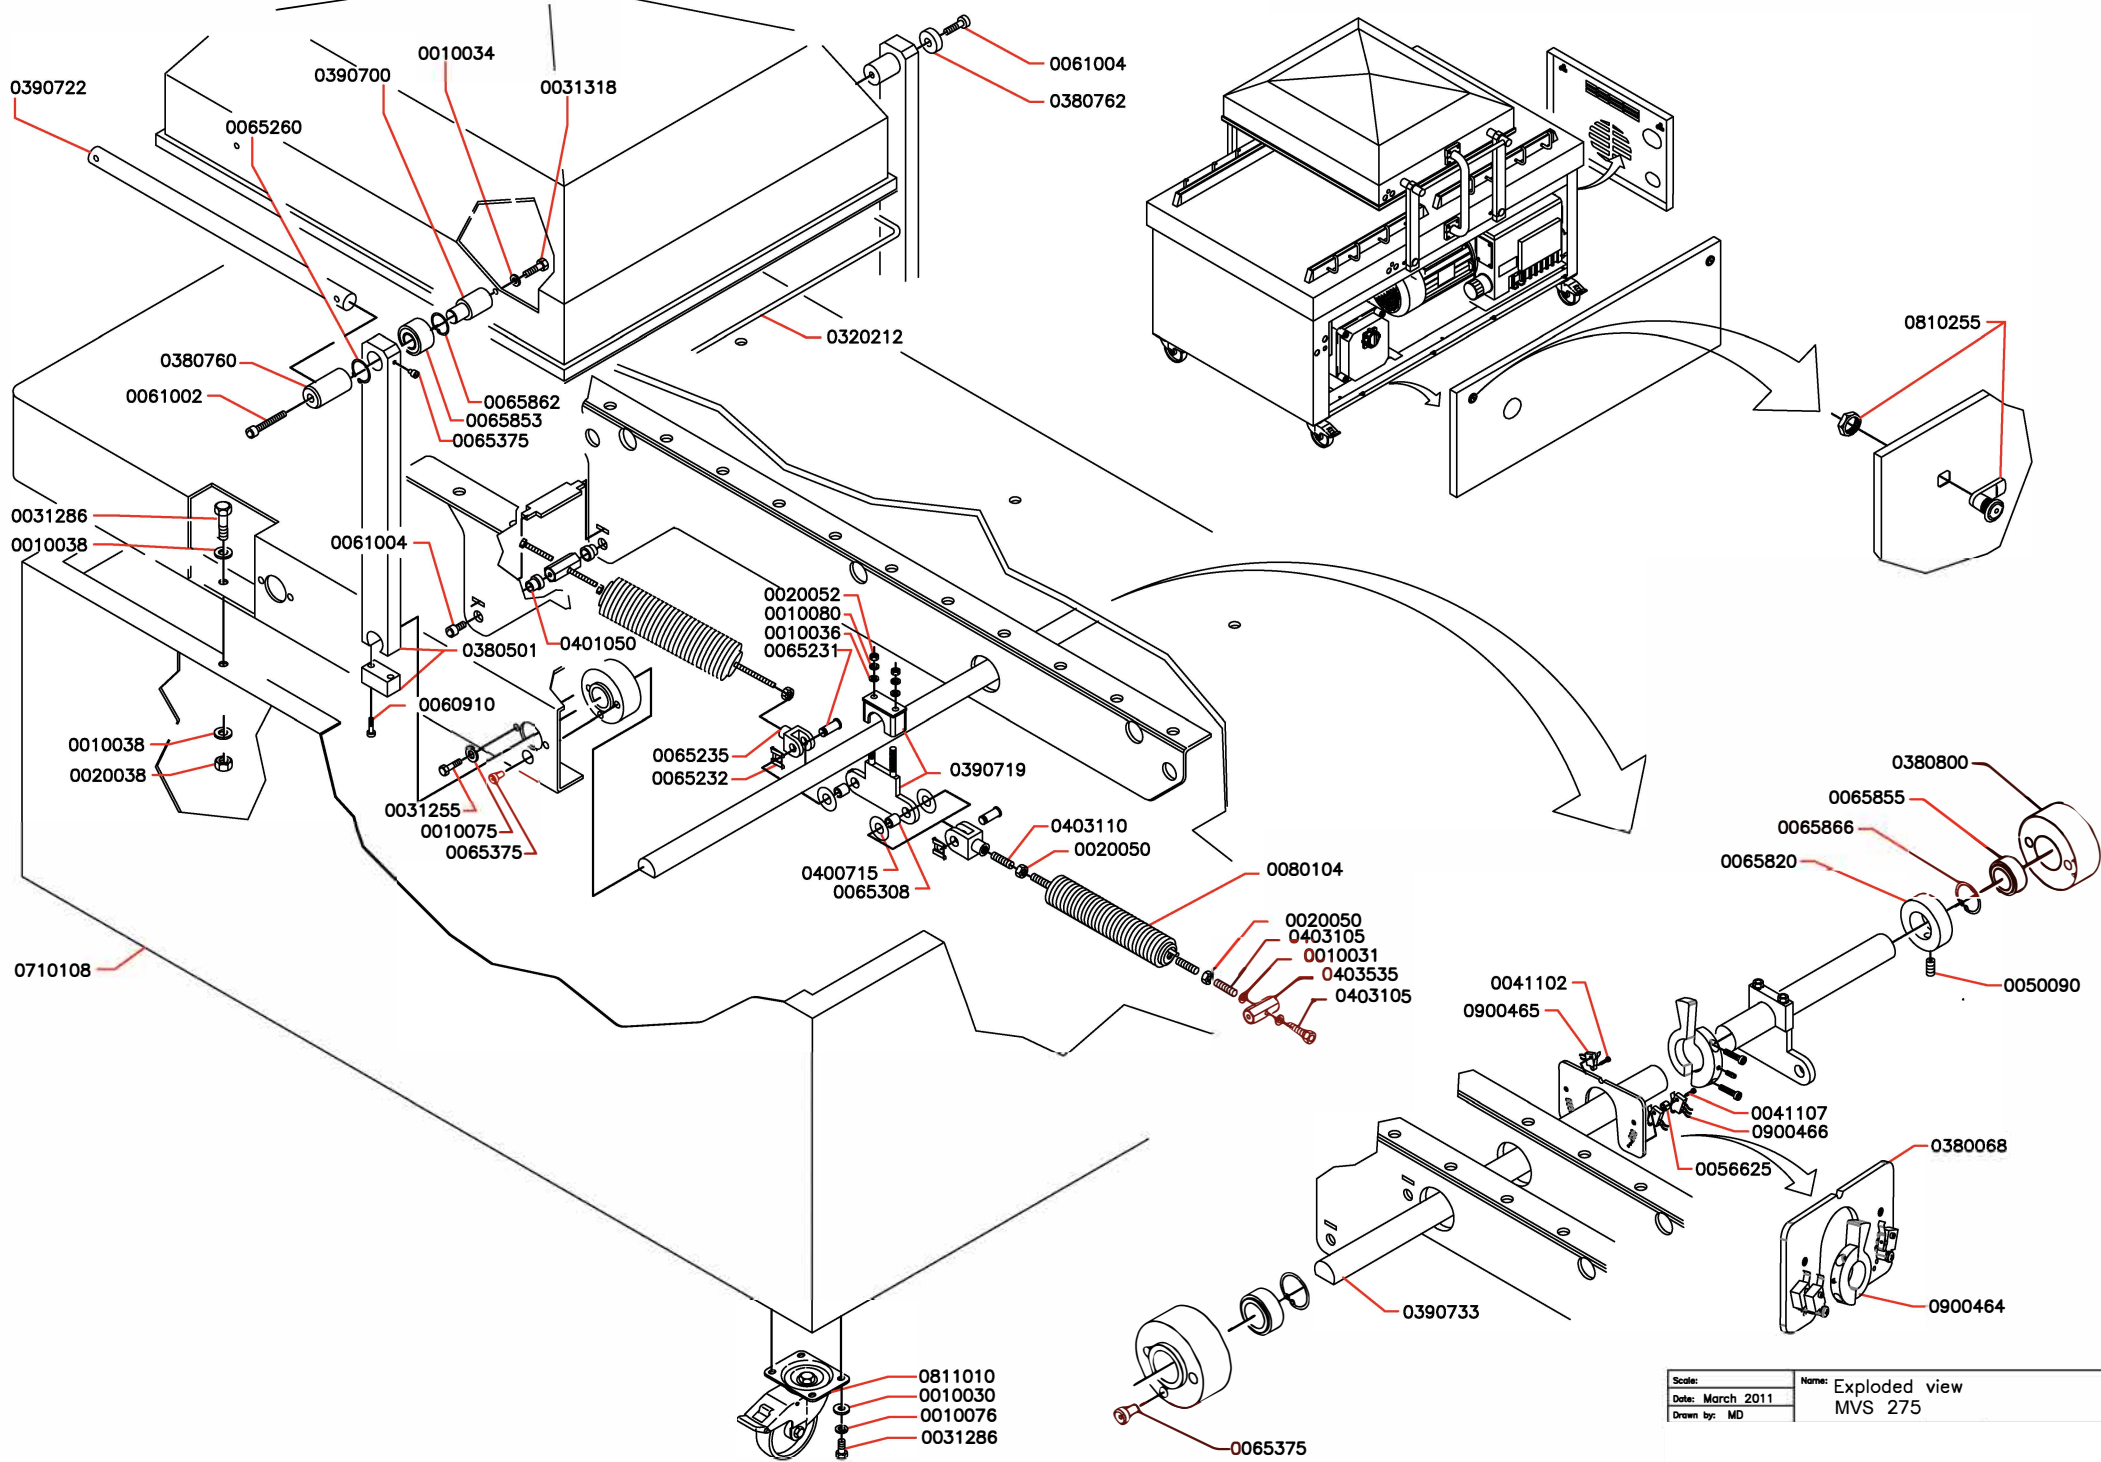

Rev: BvdW	Name: Exploded view
Date: July 2015	MVS 275
Drawn by: MD	

Scale:	Name: Exploded view
Date: March 2011	MVS 275
Drawn by: MD	