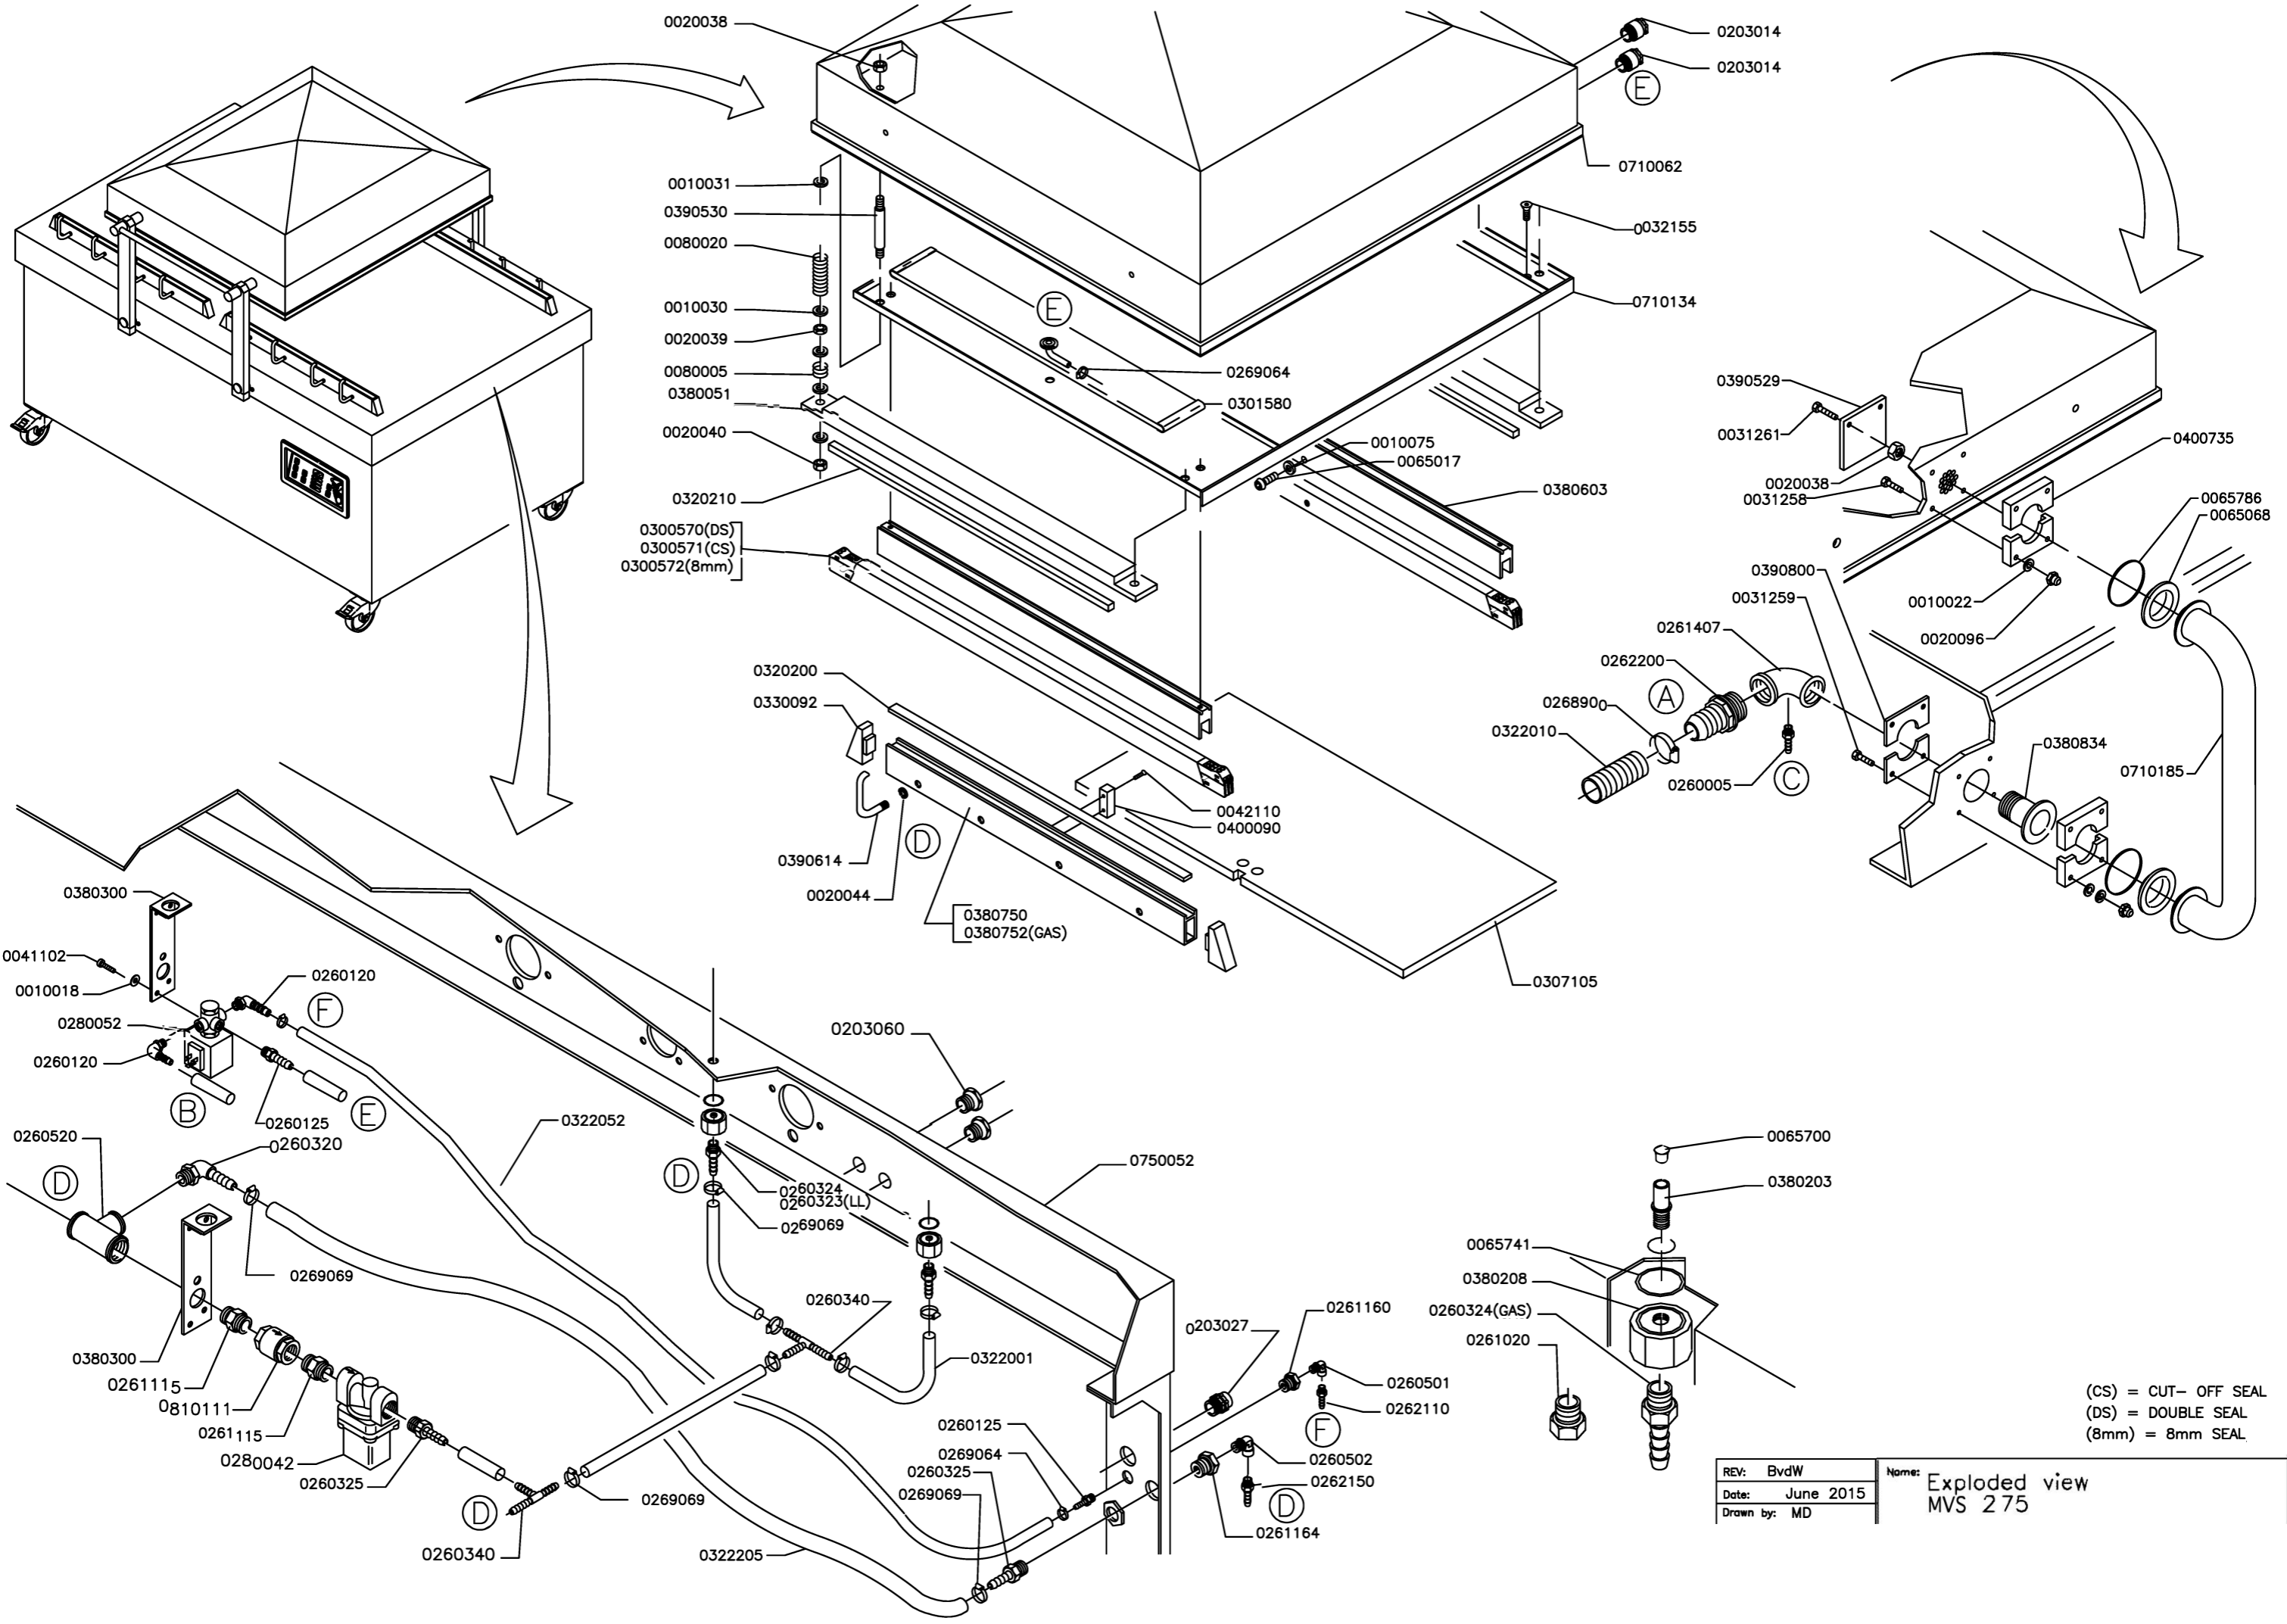

Scale:	Name: Exploded view
Date: May 2004	MVS 275
Drawn by: MD	

Scale:	Name: Exploded view
Date: Nov.2006	MVS 275
Drawn by: MD	

REV:	BvdW
Date:	June 2015
Drawn by:	MD

Name:	Exploded view MVS 275
-------	--------------------------

(CS) = CUT-OFF SEAL
 (DS) = DOUBLE SEAL
 (8mm) = 8mm SEAL