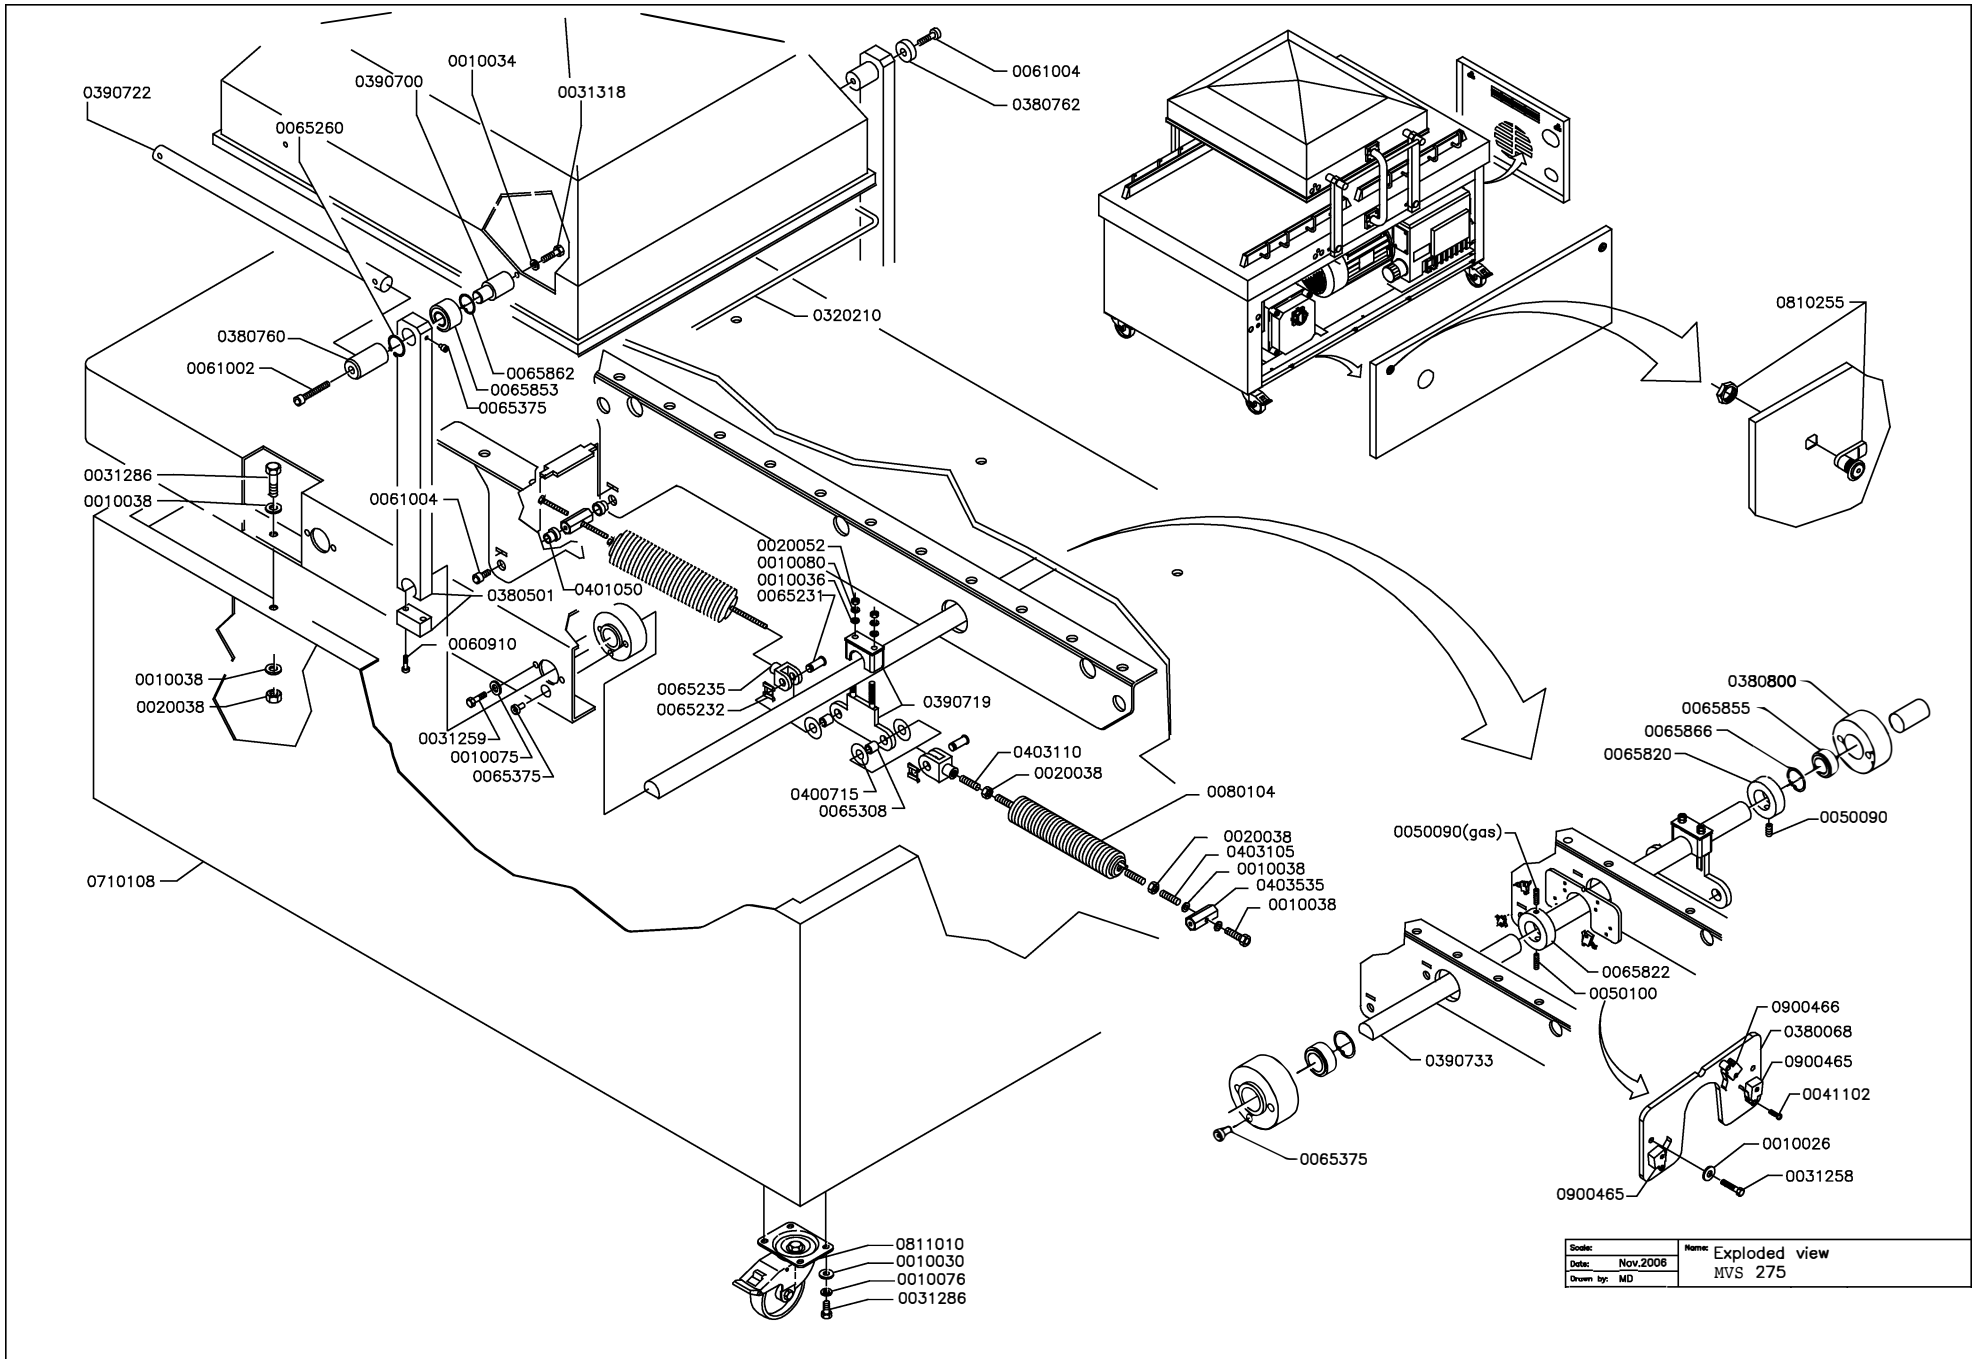

Scale:	Name: Exploded view
Date: May 2004	MVS 275
Drawn by: MD	

Scale:	Name: Exploded view
Date: Nov.2006	MVS 275
Drawn by: MD	

REV:	BvdW
Date:	June 2015
Drawn by:	MD

Name:	Exploded view MVS 275
-------	--------------------------

(CS) = CUT-OFF SEAL
 (DS) = DOUBLE SEAL
 (8mm) = 8mm SEAL