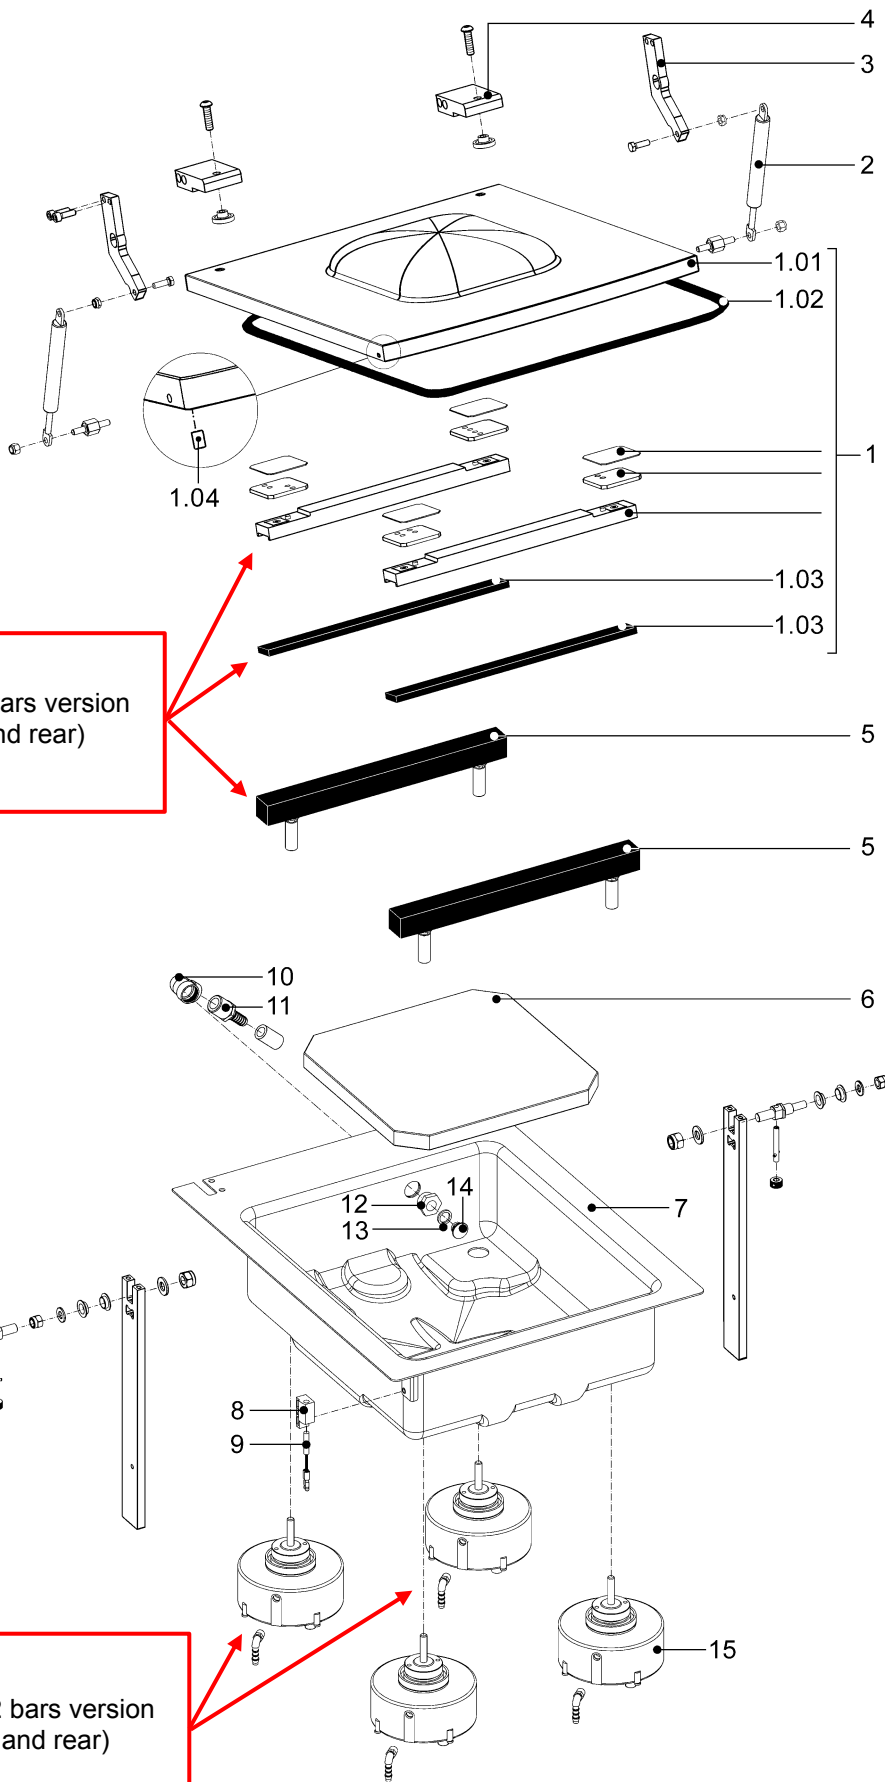

MX 3

(MV23IA01/IE01)

Barra frontale

MX 3

(MV23IA03/IE03)

Barra frontale + posteriore

CAREFULLY READ THIS CATALOGUE BEFORE ORDERING ANY SPARE PART

DOC. N. FM112363

REV. 01

ED. 04.2024

ITEMS DESCRIPTION

Pos.	Code	Description
1	KR231052-2	2 Bars cover kit
1.01	--	Cover (2 bars)
1.02	KR991066	Silicone gasket
1.03	FM350247	Counter-bar profile
1.04	FM630094	Magnet
1	KR231051-1	1 Front bar cover kit
1.01	--	Cover (1 Front bar)
1.02	KR991066	Silicone gasket
1.03	FM350247	Counter-bar profile
1.04	FM630094	Magnet
2	FM640032	Gas spring
3	FM060197-1	Cover lever
4	FM040563	Hinge fixing block
5	BS310021-2	Front sealing bar group
6	FM240088	Insert plate
7	FM091760-3	Tray
8	FM510226	Support
9	P0K01443	Magnetic Reed sensor
10	FM750208	L union f.f. G 1/2"
11	FM750357	Straight fitting 1/2" - Ø12
12	FM750274	M- F 1/2" - 1/4" reducer
13	FM750257	Gasket 1/4"
14	FM161024	Suction union
15	ME350003	Membrane group
30	FM091986-1	Body
31	FM091815-3	Front panel
32	P0K01471	Display + board
33	FM091769-3	Rear panel
34	FM510222	Feet
35	P0K01530-1	Cover hook
36	FM161011	Union
37	FE190030	Bipolar switch
38	FE290256	Fusibile 6,3x32 T6A UL (230V 1 bar)
	FE290254	Fusibile 6,3x32 T10A UL (120V 1 bar)
	FE290254	Fusibile 6,3x32 T10A UL (230V 2 bars)
	FE290255	Fusibile 6,3x32 T15A UL (120V 2 bars)
39	FE120019	Thermal 30A
40	FE120019	Thermal 30A (only for 2 bars version)
41	FM730056	Vacuum pump 8mc (230V)
	FM730057	Vacuum pump 8mc (120V)
42	FM750302	L-union m.m. G3/8"
43	FM750264	Cylinder reducer m.f. 1/2"-3/8"
44	FM750411	T-union f.m.f. 1/2"
45	FM750212	Male elbow 1/2" - Ø12
46	FE140004	Solenoid valve
47	FM750268	Silencer
48	FE140010	Solenoid valve
50	FE120431	Main board
	FE290128	Fuse 5x20T 10A
51	FE440841	Transformer 400VA (230V)
	FE440842	Transformer 400VA (120V)
52	FE110508	Contactore (230V)
	FE110628	Contactore (120V)