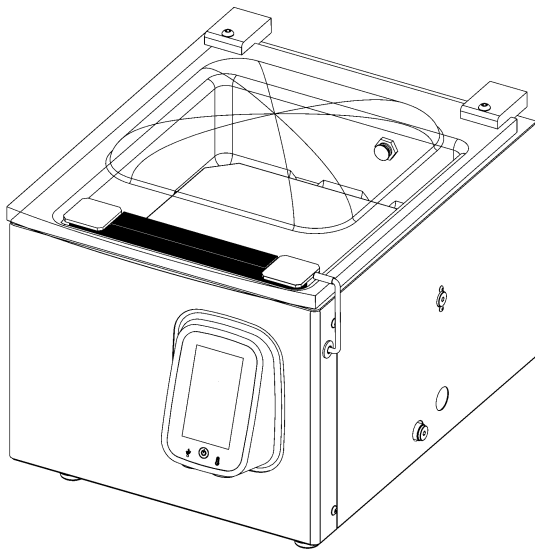

MX 3

(MV23IA01/IE01)

Barra frontale

MX 3

(MV23IA03/IE03)

Barra frontale + posteriore

CAREFULLY READ THIS CATALOGUE BEFORE ORDERING ANY SPARE PART

DOC. N. FM112363

REV. 01

ED. 04.2024

ITEMS DESCRIPTION

Pos.	Code	Description
1	KR231052-2	2 Bars cover kit
1.01	--	Cover (2 bars)
1.02	KR991066	Silicone gasket
1.03	FM350247	Counter-bar profile
1.04	FM630094	Magnet
1	KR231051-1	1 Front bar cover kit
1.01	--	Cover (1 Front bar)
1.02	KR991066	Silicone gasket
1.03	FM350247	Counter-bar profile
1.04	FM630094	Magnet
2	FM640032	Gas spring
3	FM060197-1	Cover lever
4	FM040563	Hinge fixing block
5	BS310021-2	Front sealing bar group
6	FM240088	Insert plate
7	FM091760-3	Tray
8	FM510226	Support
9	P0K01443	Magnetic Reed sensor
10	FM750208	L union f.f. G 1/2"
11	FM750357	Straight fitting 1/2" - Ø12
12	FM750274	M- F 1/2" - 1/4" reducer
13	FM750257	Gasket 1/4"
14	FM161024	Suction union
15	ME350003	Membrane group
30	FM091986-1	Body
31	FM091815-3	Front panel
32	P0K01471	Display + board
33	FM091769-3	Rear panel
34	FM510222	Feet
35	P0K01530-1	Cover hook
36	FM161011	Union
37	FE190030	Bipolar switch
38	FE290256	Fusibile 6,3x32 T6A UL (230V 1 bar)
	FE290254	Fusibile 6,3x32 T10A UL (120V 1 bar)
	FE290254	Fusibile 6,3x32 T10A UL (230V 2 bars)
	FE290255	Fusibile 6,3x32 T15A UL (120V 2 bars)
39	FE120019	Thermal 30A
40	FE120019	Thermal 30A (only for 2 bars version)
41	FM730056	Vacuum pump 8mc (230V)
	FM730057	Vacuum pump 8mc (120V)
42	FM750302	L-union m.m. G3/8"
43	FM750264	Cylinder reducer m.f. 1/2"-3/8"
44	FM750411	T-union f.m.f. 1/2"
45	FM750212	Male elbow 1/2" - Ø12
46	FE140004	Solenoid valve
47	FM750268	Silencer
48	FE140010	Solenoid valve
50	FE120431	Main board
	FE290128	Fuse 5x20T 10A
51	FE440841	Transformer 400VA (230V)
	FE440842	Transformer 400VA (120V)
52	FE110508	Contactore (230V)
	FE110628	Contactore (120V)