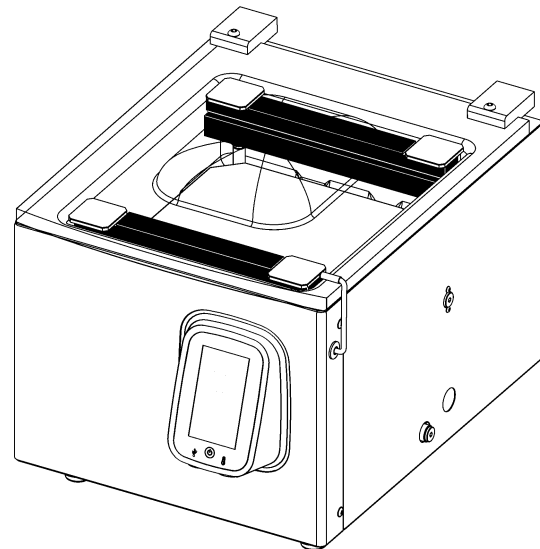

MX 3

(MV23IA01/IE01)

Barra frontale

MX 3

(MV23IA03/IE03)

Barra frontale + posteriore

CAREFULLY READ THIS CATALOGUE BEFORE ORDERING ANY SPARE PART

DOC. N. FM112363

REV. 01

ED. 04.2024

ITEMS DESCRIPTION

Pos.	Code	Description
1	KR231052-2	2 Bars cover kit
1.01	--	Cover (2 bars)
1.02	KR991066	Silicone gasket
1.03	FM350247	Counter-bar profile
1.04	FM630094	Magnet
1	KR231051-1	1 Front bar cover kit
1.01	--	Cover (1 Front bar)
1.02	KR991066	Silicone gasket
1.03	FM350247	Counter-bar profile
1.04	FM630094	Magnet
2	FM640032	Gas spring
3	FM060197-1	Cover lever
4	FM040563	Hinge fixing block
5	BS310021-2	Front sealing bar group
6	FM240088	Insert plate
7	FM091760-3	Tray
8	FM510226	Support
9	P0K01443	Magnetic Reed sensor
10	FM750208	L union f.f. G 1/2"
11	FM750357	Straight fitting 1/2" - Ø12
12	FM750274	M- F 1/2" - 1/4" reducer
13	FM750257	Gasket 1/4"
14	FM161024	Suction union
15	ME350003	Membrane group
30	FM091986-1	Body
31	FM091815-3	Front panel
32	P0K01471	Display + board
33	FM091769-3	Rear panel
34	FM510222	Feet
35	P0K01530-1	Cover hook
36	FM161011	Union
37	FE190030	Bipolar switch
38	FE290256	Fusibile 6,3x32 T6A UL (230V 1 bar)
	FE290254	Fusibile 6,3x32 T10A UL (120V 1 bar)
	FE290254	Fusibile 6,3x32 T10A UL (230V 2 bars)
	FE290255	Fusibile 6,3x32 T15A UL (120V 2 bars)
39	FE120019	Thermal 30A
40	FE120019	Thermal 30A (only for 2 bars version)
41	FM730056	Vacuum pump 8mc (230V)
	FM730057	Vacuum pump 8mc (120V)
42	FM750302	L-union m.m. G3/8"
43	FM750264	Cylinder reducer m.f. 1/2"-3/8"
44	FM750411	T-union f.m.f. 1/2"
45	FM750212	Male elbow 1/2" - Ø12
46	FE140004	Solenoid valve
47	FM750268	Silencer
48	FE140010	Solenoid valve
50	FE120431	Main board
	FE290128	Fuse 5x20T 10A
51	FE440841	Transformer 400VA (230V)
	FE440842	Transformer 400VA (120V)
52	FE110508	Contactore (230V)
	FE110628	Contactore (120V)